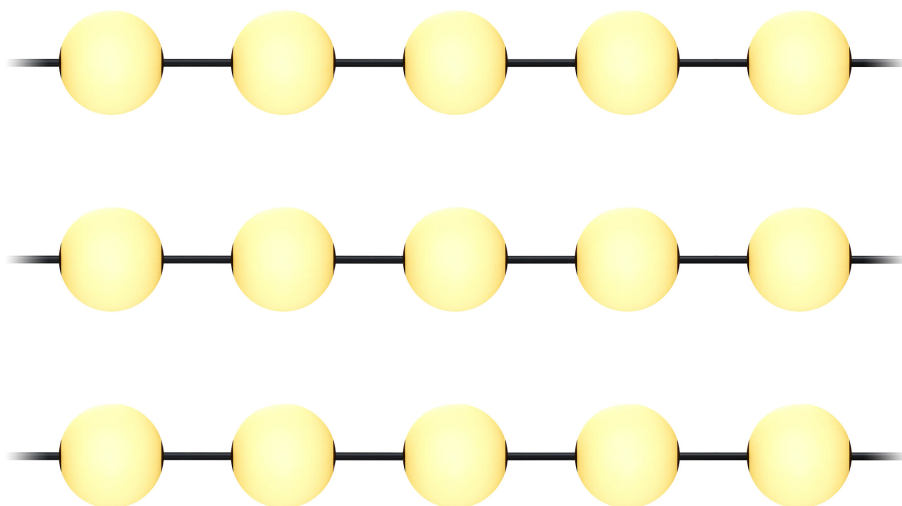

## Lighting garland, 15 x 1W, 15 x 60lm, 2500K, 10.5m

Marka: **ADVITI** | Symbol: **AD-GO-6559L2,5/10,5M** | Ean: **5908254845130**

**Adviti**

### PRODUCT DESCRIPTION

The lighting garland is not only a light composition, but also a unique decorative element that adds a special atmosphere to a space. Its unique design and high quality workmanship make it an extremely attractive addition to any décor.

The garland is made up of 15 light points with a power of 1W and a luminous flux of 60lm each. The device guarantees perfect illumination, which gives the surroundings a pleasant atmosphere. The large milky

spherical shades (∅10cm), which house energy-efficient LED light sources with a wide 360° beam angle, ensure even light dispersion. By placing the light points in line on the cable, the garland will look good hung both horizontally and vertically.