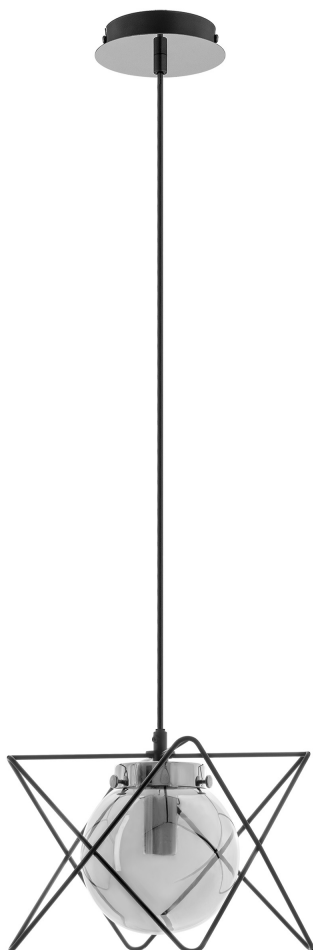

## CORRADO 1P, pendant lamp, E14 max. 40W, chrome

Marka: **ADVITI** | Symbol: **AD-LD-6211GGE14S** | Ean: **5904988900008**

**Adviti**

### PRODUCT DESCRIPTION

The CORRADO model is maintained in modern style. Decisive shape of the lampshade surround will give expression to the interiors of small and medium area. The product has been made in Poland. The family also includes a version with two and three light sources.

### General information:

Rated power:	40 W
Height:	900 mm
Light source:	E14
Number of light points:	1
Nominal voltage:	230 VAC
Colour:	chrome
Lampshade size:	140 mm
Material:	Metal, glass
Width:	200 mm
Length:	200 mm