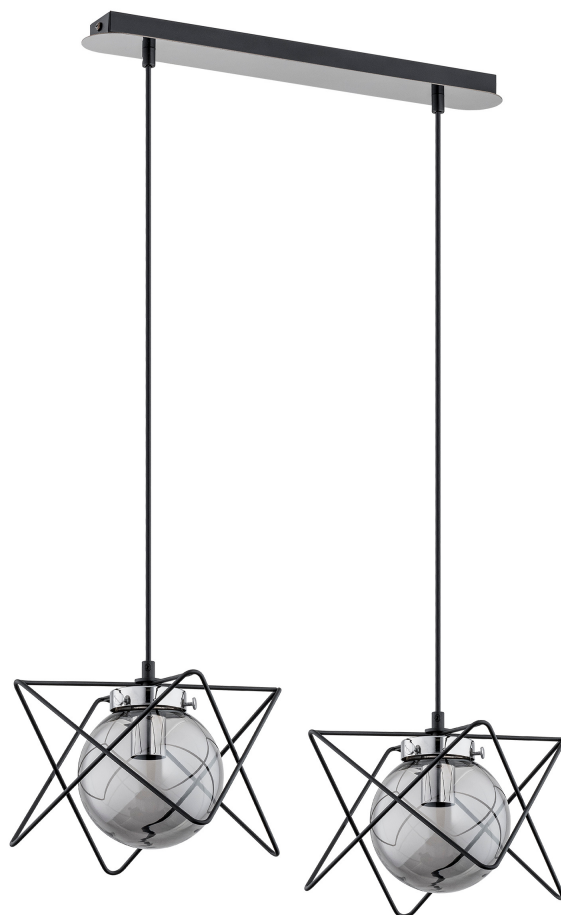

CORRADO 2P, pendant lamp, E14 max. 2x 40W, chrome

Marka: **ADVITI** | Symbol: **AD-LD-6212GGE14S** | Ean: **5904988900015**

Adviti

PRODUCT DESCRIPTION

The CORRADO model is maintained in modern style. Decisive shape of the lampshade surround will give expression to the interiors of small and medium area. The product has been made in Poland. The family also includes a version with one and three light sources.

TECHNICAL DATA

General information:

Rated power:	40 W
Height:	900 mm
Light source:	E14
Number of light points:	2
Nominal voltage:	230 VAC
Colour:	chrome
Lampshade size:	140 mm
Material:	Metal, glass
Width:	200 mm
Length:	480 mm