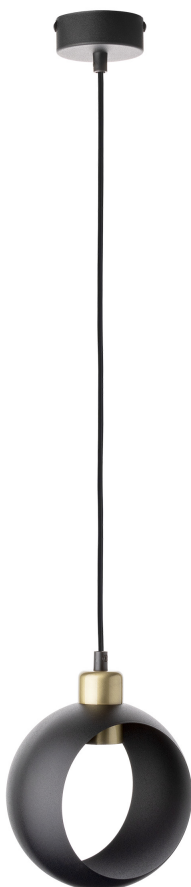

JALA 1P, pendant lamp, E27 max.15W, black

Marka: **ADVITI** | Symbol: **AD-LD-6225BE27M** | Ean: **5904988900275**

Adviti

PRODUCT DESCRIPTION

The JALA pendant lamp is designed in a modern style. The round lampshade made of metal resembles in its design the eye of a Cyclops, which gives it an interesting and unique look. The lamp is designed for a light source with E27 cap, the light source is not included. The lamp is available in black. The family also includes a version with three and six light sources.

TECHNICAL DATA

General information:

Height:	1500 mm
Light source:	E_27 - LED Max 15W
Number of light points:	1
Nominal voltage:	230V
Frame material:	Metal + plastic
Frame colour:	Black / Patina
Lampshade/shade material:	Metal
Colour of shade/ lampshade:	Black
Width:	160 mm
Length:	160 mm