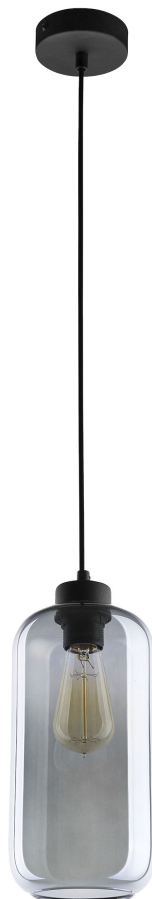

LAZIO 1P, pendant lamp, E27 max.15W, black

Marka: **ADVITI** | Symbol: **AD-LD-6228BE27S** | Ean: **5904988900305**

Adviti

PRODUCT DESCRIPTION

The LAZIO lamp collection attracts attention above all with its minimalist yet innovative form. Graphite transparent glass fits perfectly in loft interiors, giving them character and unique atmosphere. The lamp is designed for a light source with E27 cap, the light source is not included. The family also includes a version with three light sources.

TECHNICAL DATA

General information:

Height:	1750 mm
Light source:	E_27 - LED Max 15W
Number of light points:	1
Nominal voltage:	230V
Frame material:	Metal + plastic
Frame colour:	Black
Lampshade/shade material:	glass
Colour of shade/ lampshade:	Mirrored graphite
Width:	130 mm
Length:	130 mm