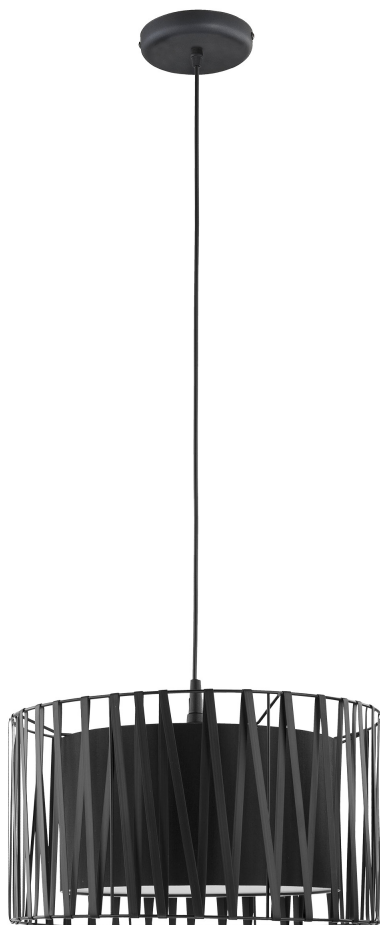

NAVI 400 1P, pendant lamp, E27 max.60W, black

Marka: **ADVITI** | Symbol: **AD-LD-6241BE27T** | Ean: **5904988900473**

Adviti

PRODUCT DESCRIPTION

NAVI lamps are an ideal solution for those who value modernity and elegance. The black smooth lampshade made of a Dutch fabric called chintz, surrounded with a metal basket wrapped with a leather-like tape, is a very interesting solution and gives the lamp three-dimensionality. A version with three light sources is also available.

TECHNICAL DATA

General information:

Height:	1600 mm
Light source:	E_27 Max 60W
Number of light points:	1
Nominal voltage:	230V
Frame material:	Metal + plastic
Frame colour:	Black
Lampshade/shade material:	Fabric + plastic
Colour of shade/ lampshade:	Black
Width:	400 mm
Length:	400 mm