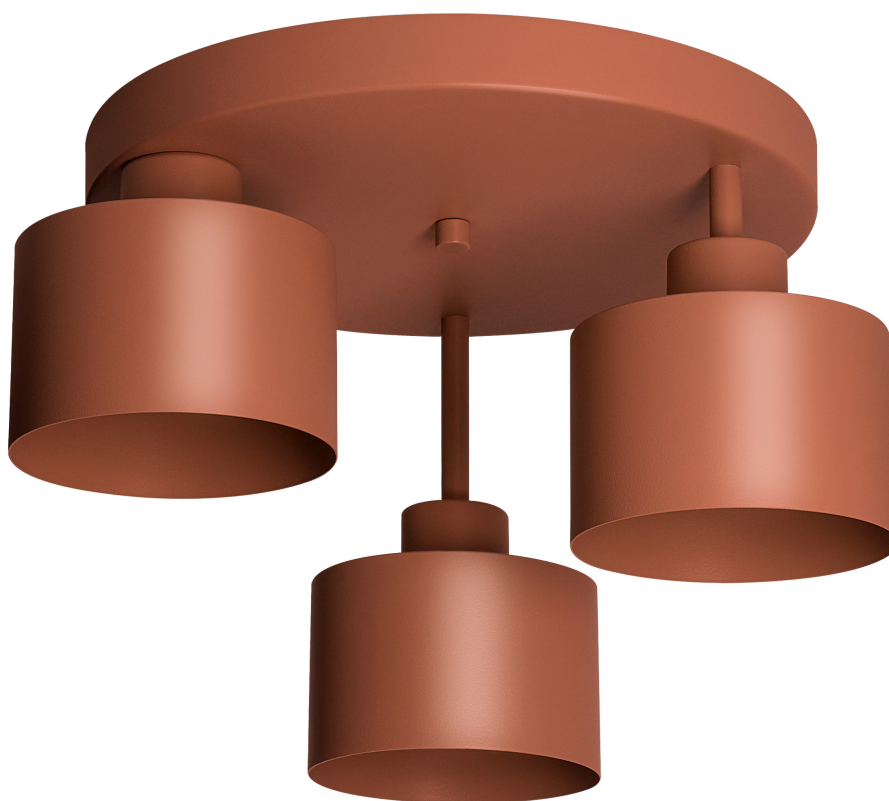

## RAMOS pendant light, max. 3x 18 W, E27, brick-red

Marka: **ADVITI** | Symbol: **AD-LD-6258RE27M** | Ean: **5904988917952**

**Adviti**

## General information:

Nominal voltage [V]:	230
Lamp type:	Żarówka
Suitable for lamp power [W]:	3x18
Lamp holder:	E27
Suitable for number of lamps:	3
With light source:	nie
Degree of protection (IP):	IP20
Protection class:	I
Suitable for ceiling mounting:	tak
Suitable for surface mounting:	tak
Material housing:	Metal
Colour housing:	Czerwony
Material cover:	Metal
Surface protection housing:	Malowanie proszkowe
Height/depth [mm]:	230
Outer diameter [mm]:	350
Voltage type:	AC