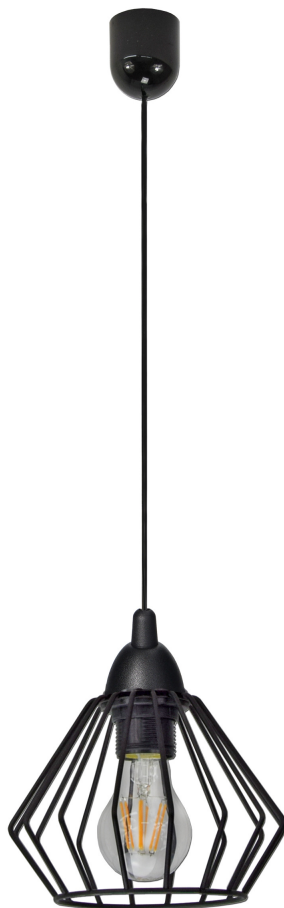

## WAYA pendant lamp, max. power 1x60W, E27, black

Marka: **ADVITI** | Symbol: **AD-LD-6263BE27M** | Ean: **5904988901524**

**Adviti**

### PRODUCT DESCRIPTION

WAYA pendant lamp, max. power 1x60W, E27, black

## General information:

Nominal voltage:	230 V
Lamp type:	Bulb
Suitable for lamp power:	60 W
Lamp holder:	E27
Suitable for number of lamps:	1
With light source:	No
Max. power:	60W
Material housing:	Plastic
Degree of protection (IP):	IP20
Protection class against electric shock:	II
Suitable for ceiling mounting:	Yes
Suitable for surface mounting:	Yes
Colour housing:	Black
Material cover:	Metal
Width:	180 mm
Height/depth:	750 mm
Length:	180 mm