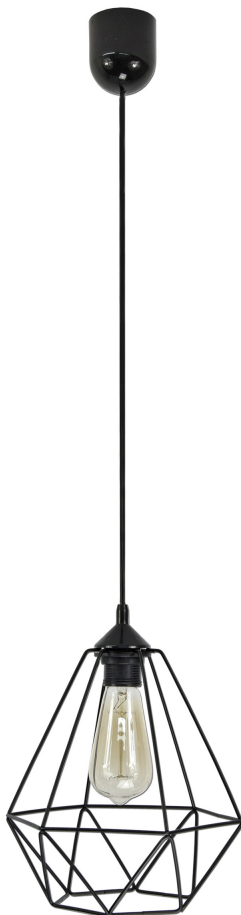

## KEBUL pendant lamp, max. power 1x60W, E27, black

Marka: **ADVITI** | Symbol: **AD-LD-6265BE27M** | Ean: **5904988901548**

**Adviti**

### PRODUCT DESCRIPTION

KEBUL pendant lamp, max. power 1x60W, E27, black

### General information:

Nominal voltage:	230 V
Lamp type:	Bulb
Suitable for lamp power:	60 W
Lamp holder:	E27
Suitable for number of lamps:	1
With light source:	No
Max. power:	60W
Material housing:	Plastic
Degree of protection (IP):	IP20
Protection class against electric shock:	II
Suitable for suspended mounting:	Yes
Suitable for ceiling mounting:	Yes
Suitable for surface mounting:	Yes
Colour housing:	Black
Material cover:	Metal
Width:	230 mm
Height/depth:	800 mm
Length:	230 mm