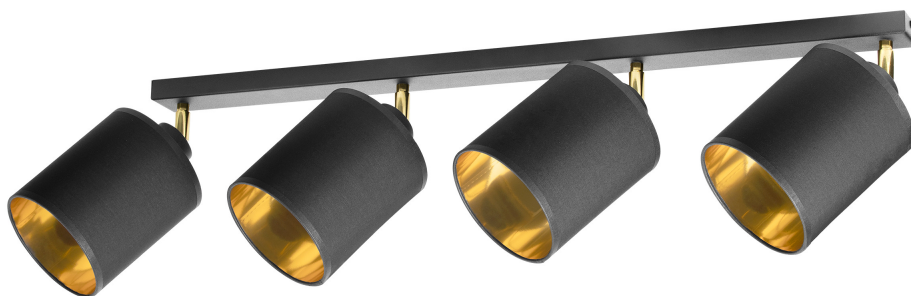

## BATI wall and ceiling luminaire, max. power 4x60W, E27, black

**Adviti**

Marka: **ADVITI** | Symbol: **AD-LD-6271BE27M** | Ean: **5904988901616**

### PRODUCT DESCRIPTION

BATI wall and ceiling luminaire, max. power 4x60W, E27, black

### General information:

Nominal voltage:	230 V
Lamp type:	Bulb
Suitable for lamp power:	60 W
Lamp holder:	E27
Suitable for number of lamps:	4
With light source:	No
Max. power:	60W
Material housing:	metal
Degree of protection (IP):	IP20
Protection class against electric shock:	I
Suitable for wall mounting:	Yes
Suitable for ceiling mounting:	Yes
Suitable for surface mounting:	Yes
Colour housing:	Black/Gold
Material cover:	Plastic / Textile
Surface protection housing:	Powder painting
Width:	130 mm
Height/depth:	250 mm
Length:	950 mm