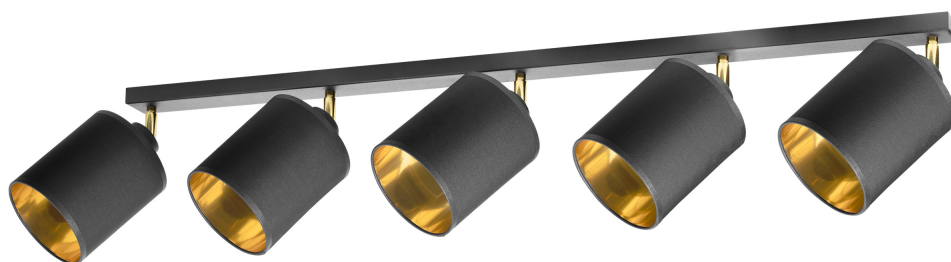

## BATI wall and ceiling luminaire, max. power 5x60W, E27, black

**Adviti**

Marka: **ADVITI** | Symbol: **AD-LD-6272BE27M** | Ean: **5904988901630**

### PRODUCT DESCRIPTION

BATI wall and ceiling luminaire, max. power 5x60W, E27, black

### General information:

Nominal voltage:	230 V
Lamp type:	Bulb
Suitable for lamp power:	60 W
Lamp holder:	E27
Suitable for number of lamps:	5
With light source:	No
Max. power:	60W
Material housing:	metal
Degree of protection (IP):	IP20
Protection class against electric shock:	I
Suitable for wall mounting:	Yes
Suitable for ceiling mounting:	Yes
Suitable for surface mounting:	Yes
Colour housing:	Black/Gold
Material cover:	Plastic / Textile
Surface protection housing:	Powder painting
Width:	130 mm
Height/depth:	250 mm
Length:	1050 mm