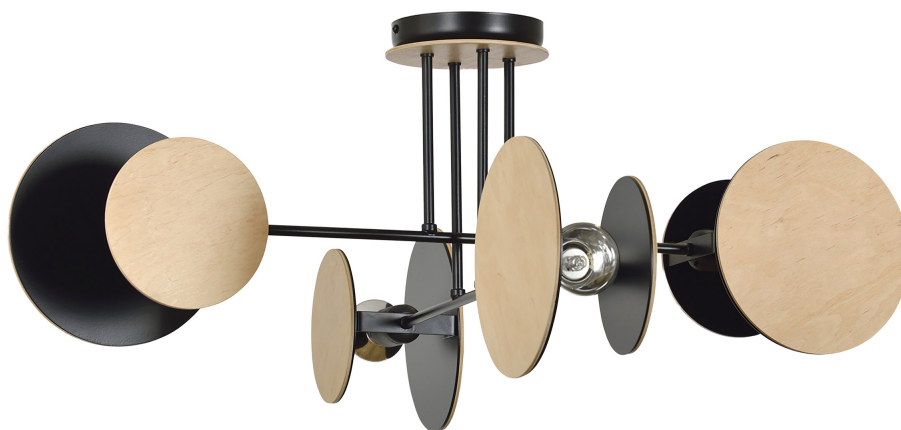

## RITA pendant lamp, max. power 4x60W, E27, black , wood

**Adviti**

Marka: **ADVITI** | Symbol: **AD-LD-6320BE27** | Ean: **5904988904204**

### PRODUCT DESCRIPTION

RITA pendant lamp, max. power 4x60W, E27, black , wood

### General information:

Nominal voltage:	230 V
Lamp type:	Bulb
Suitable for lamp power:	60 W
Lamp holder:	E27
Suitable for number of lamps:	4
With light source:	No
Max. power:	60W
Material housing:	Steel
Degree of protection (IP):	IP20
Suitable for suspended mounting:	Yes
Suitable for ceiling mounting:	Yes
Suitable for surface mounting:	Yes
Colour housing:	Black/Wood
Material cover:	Steel
Surface protection housing:	Varnishing
Width:	860 mm
Height/depth:	360 mm