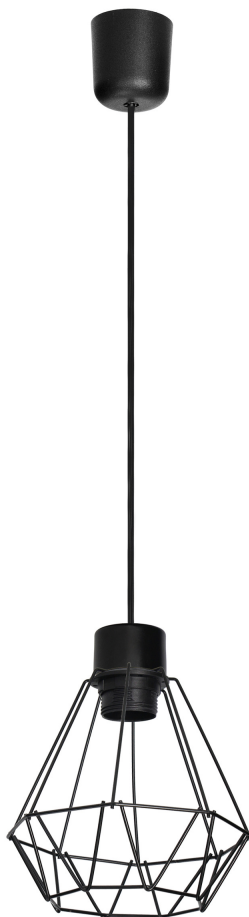

## CUBO pendant lamp, max. power 60W, E27, black

Marka: **ADVITI** | Symbol: **AD-LD-6379BE27M** | Ean: **5904988905775**

**Adviti**

### PRODUCT DESCRIPTION

CUBO pendant lamp, max. power 60W, E27, black

## General information:

Outer diameter:	180 mm
Nominal voltage:	230 V
Lamp type:	Bulb
Suitable for lamp power:	60 W
Lamp holder:	E27
Suitable for number of lamps:	1
With light source:	No
Max. power:	60W
Material housing:	metal
Degree of protection (IP):	IP20
Suitable for suspended mounting:	Yes
Suitable for ceiling mounting:	Yes
Suitable for surface mounting:	Yes
Colour housing:	Black
Material cover:	Metal
Height/depth:	790 mm