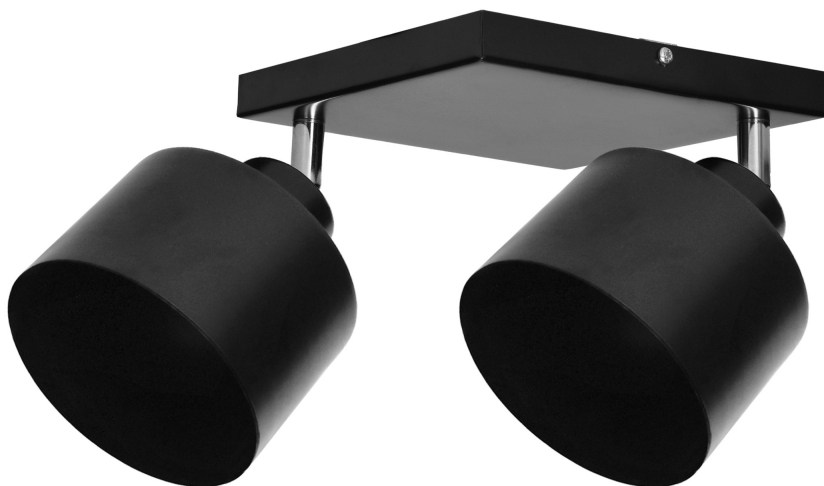

**LISA wall and ceiling lamp, max. power 2x60W, E27,  
black, square base**

**Adviti**

Marka: **ADVITI** | Symbol: **AD-LD-6394BE27M** | Ean: **5904988905928**

**PRODUCT DESCRIPTION**

LISA wall and ceiling lamp, max. power 2x60W, E27, black, square base

### General information:

Nominal voltage:	230 V
Lamp type:	Bulb
Suitable for lamp power:	60 W
Lamp holder:	E27
Suitable for number of lamps:	2
With light source:	No
Max. power:	60W
Material housing:	metal
Degree of protection (IP):	IP20
Suitable for wall mounting:	Yes
Suitable for ceiling mounting:	Yes
Suitable for surface mounting:	Yes
Colour housing:	Black
Material cover:	Metal
Surface protection housing:	Powder painting
Width:	200 mm
Height/depth:	160 mm
Length:	200 mm