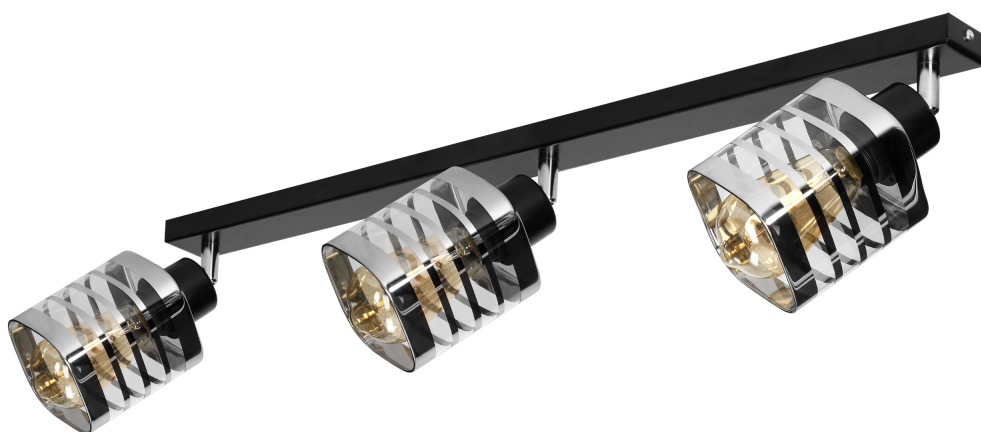

## SIENA E27, wall and ceiling lamp, max. 2x60W, black, strip

**Adviti**

Marka: **ADVITI** | Symbol: **AD-LD-6421BE27SW** | Ean: **5904988906857**

## General information:

Nominal voltage:	230 V
Lamp type:	Bulb
Suitable for lamp power:	60 W
Lamp holder:	E27
Suitable for number of lamps:	3
With light source:	No
Max. power:	60W
Material housing:	metal
Degree of protection (IP):	IP20
Suitable for wall mounting:	Yes
Suitable for ceiling mounting:	Yes
Suitable for surface mounting:	Yes
Colour housing:	Black
Material cover:	Transparent glass
Surface protection housing:	Powder painting
Width:	100 mm
Height/depth:	190 mm
Length:	600 mm