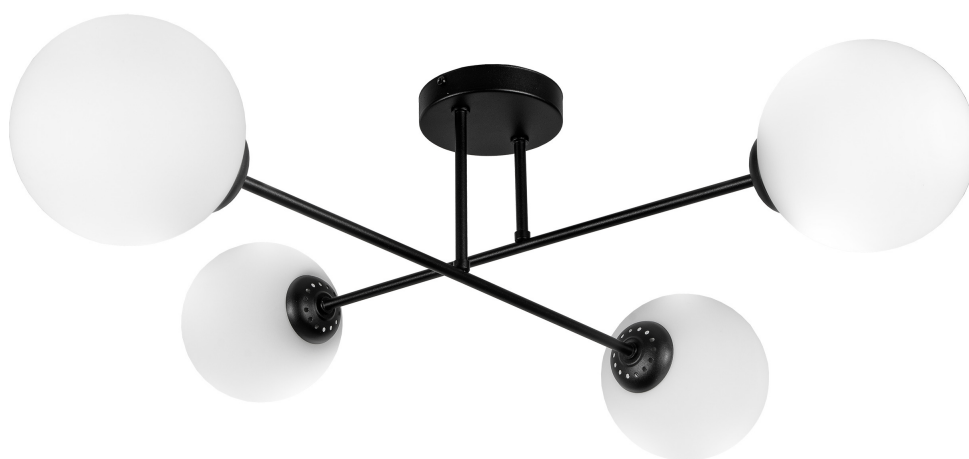

## LEIA 4P E27, pendant light, max. 4x60W, black

Marka: **ADVITI** | Symbol: **AD-LD-6438BE27SM** | Ean: **5904988907021**

**Adviti**

### PRODUCT DESCRIPTION

The LEIA series of pendant lights are classically elegant lamps in a modern style. The design is based on simple and timeless solutions, with a round rosette, straight arms and circular shades in white.

The collection includes pendant lights, reminiscent of retro design, suitable for 4 or 6 light sources. The series has been created to colourfully fit in with any type of décor.

Models with gold, chrome, black, black-gold or white-gold finishes will fit perfectly into both austere, ascetic interiors and old Hollywood-style arrangements.

The LEIA 4P model, is a pendant light consisting of 4 individual light sources set in pairs on crossed arms in black. It is suitable for interchangeable E27-type light sources, each with a maximum wattage of 60W. It is designed to be mounted on the ceiling, allowing you to create an original arrangement that will decorate your interior with more than just light.