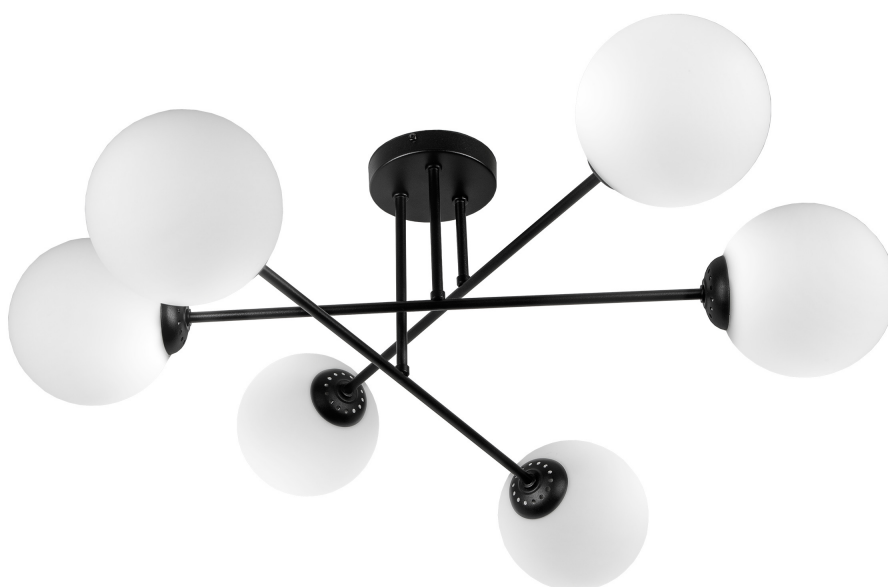

LEIA 6P E27, pendant light, max. 6x60W, black

Marka: **ADVITI** | Symbol: **AD-LD-6439BE27SM** | Ean: **5904988907076**

Adviti

PRODUCT DESCRIPTION

The LEIA series of pendant lights are classically elegant lamps in a modern style. The design is based on simple and timeless solutions, with a round rosette, straight arms and circular shades in white.

The collection includes pendant lights, reminiscent of retro design, suitable for 4 or 6 light sources. The series has been created to colourfully fit in with any type of décor.

Models with gold, chrome, black, black-gold or white-gold finishes will fit perfectly into both austere, ascetic interiors and old Hollywood-style arrangements.

The LEIA 6P model, is a pendant light consisting of 6 individual light sources set in pairs on crossed arms in black. It is suitable for interchangeable E27-type light sources, each with a maximum wattage of 60W. It is designed to be mounted on the ceiling, allowing you to create an original arrangement that will decorate your interior with more than just light.

Light bulbs are not part of the set and must be purchased separately.

TECHNICAL DATA

General information:

Nominal voltage [V]:	230
Lamp type:	Żarówka
Suitable for lamp power [W]:	6x60
Lamp holder:	E27
Suitable for number of lamps:	6
With light source:	nie
Max. power [W]:	6x60
Degree of protection (IP):	IP20
Suitable for suspended mounting:	tak
Suitable for ceiling mounting:	tak
Suitable for surface mounting:	tak
Material housing:	Metal
Colour housing:	Czarny
Material cover:	Szkło mleczne
Surface protection housing:	Malowanie proszkowe
Width [mm]:	770
Height/depth [mm]:	320
Length [mm]:	770