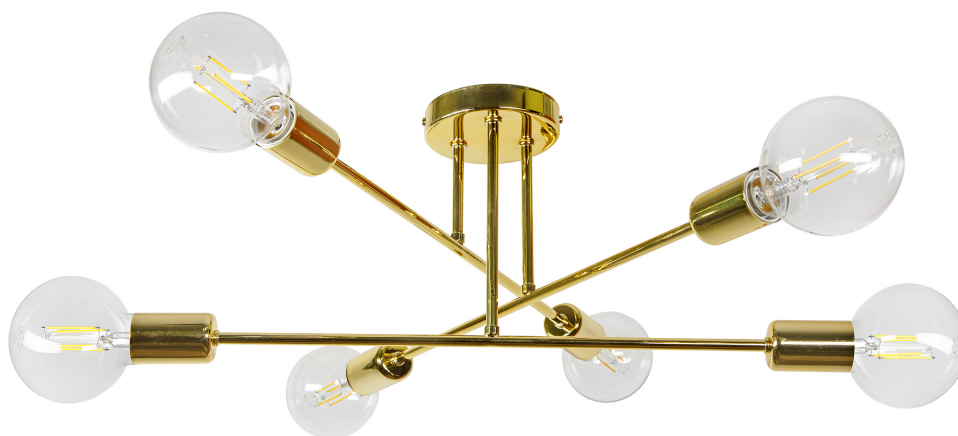

## SOLO 6P E27, pendant light, max. 6x60W, gold

Marka: **ADVITI** | Symbol: **AD-LD-6442CE27** | Ean: **5904988907168**

**Adviti**

### PRODUCT DESCRIPTION

The Solo luminaire series is a collection of pendant light fittings created for lovers of simple forms, minimalist arrangements and geometric shapes. Each light consists of metal rods to which interchangeable light sources must be attached. The lamps have been designed for use with E27 type bulbs, with a maximum wattage of 60 watts. Bulbs are not supplied, which means that they must be purchased separately.

The Solo series stands out from other lamps due to its lack of covers and lampshades. This makes the lamp a

great match for decorative filament bulbs, which can emit a warm light and decorate the room on their own.

The SOLO 6P pendant light is a model that consists of a round rosette and three crossbars with two fixtures on each - a total of 6 light sources. The entire lamp is finished in gold. This makes the light look very elegant and modern. The rawness of the form makes the series a perfect match for both loft interiors with an industrial style and those maintained in a Scandinavian style.