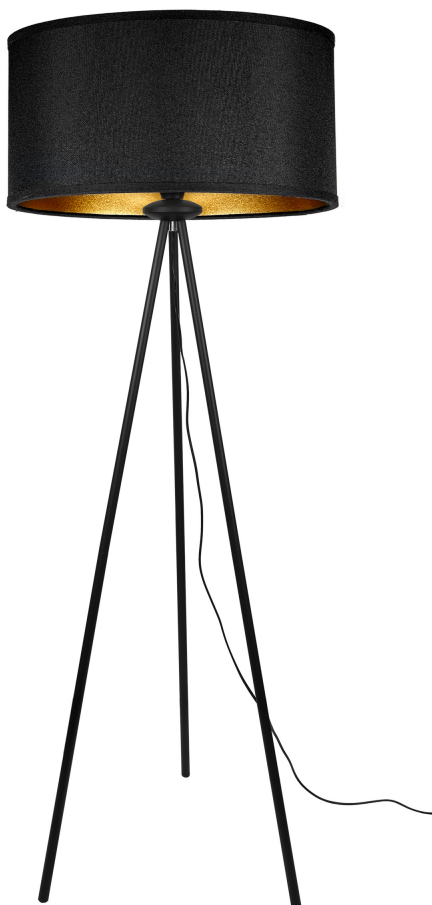

## KYLO 1P E27, floor-standing lamp, max. 60W, black, tripod

**Adviti**Marka: **ADVITI** | Symbol: **AD-LD-6454BE27T** | Ean: **5904988907298**

### PRODUCT DESCRIPTION

KYLO is a light series designed for the comprehensive arrangement of dream interiors. The series includes hanging, standing and desk lamps. All the lamps are adapted for E27 light sources of 60W each and are maintained in an elegant and simple style, alluding to classic designs which fit into various types of arrangements.

The cylindrical lamp in black and gold is an elegant and modern addition to any room.

The KYLO 1P lamp is a model of a standing lamp with a single light source mounted on an elegant, simple tripod. The lampshade, set in this way, provides atmospheric lighting for the room. The light emitted by the lamp - depending on the type of bulb used - can be warm, soothing and pleasing to the eye or cool, just right for work.

The lamp blends perfectly with modern interior designs, especially with black and gold accents. It can be placed at any point in the room - to illuminate a favourite reading chair or as a decoration in its own right. The standing black lamp is a simple way to create an elegant and stylish atmosphere in your home or office.