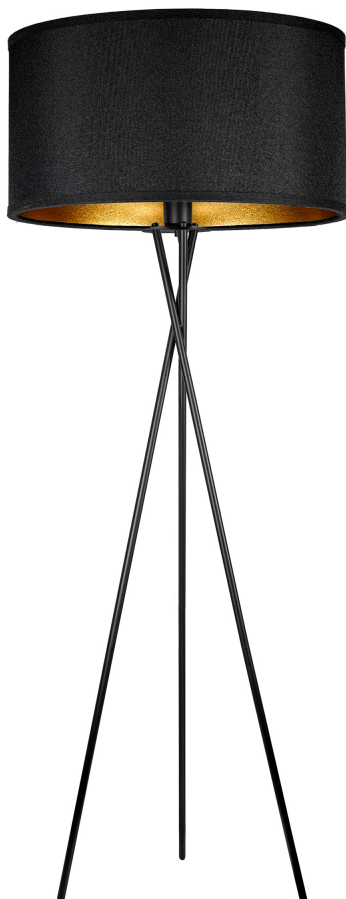

KYLO 1P E27, floor-standing lamp, max. 60W, black, twist tripod

AdvitiMarka: **ADVITI** | Symbol: **AD-LD-6455BE27T** | Ean: **5904988907304**

PRODUCT DESCRIPTION

KYLO is a light series designed for the comprehensive arrangement of dream interiors. The series includes hanging, standing and desk lamps. All the lamps are adapted for E27 light sources of 60W each and are maintained in an elegant and simple style, alluding to classic designs which fit into various types of arrangements.

The cylindrical lamp in black and gold is an elegant and modern addition to any room. Its simple form consists

of a matt black frame, which is complemented by gold shade accents. The gold finish of the shade reflects the light and adds a luxurious and eye-catching look to the lamp.

The KYLO 1P lamp is a standing model adapted for one light source, which is sufficient to illuminate the room evenly. The light emitted by the lamp - depending on the type of bulb used - can be warm, soothing and pleasing to the eye or cool, just right for work. The lampshade, mounted on a fantasy twisted tripod, makes it possible to create an unfussy decoration, in a classic style - depending on our needs.

The standing black lamp is a simple way to create an elegant and stylish atmosphere in your home or office. The lamp blends perfectly with modern interior designs, especially with black and gold accents.