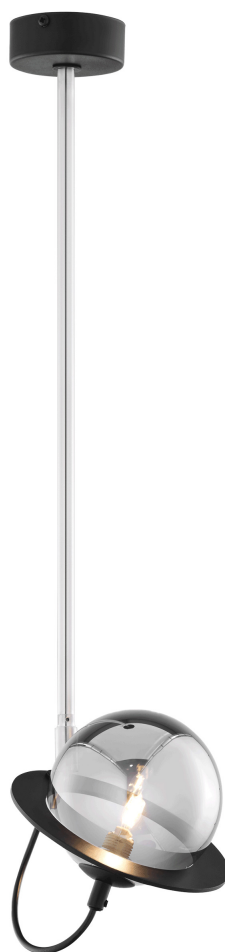

OTRIS 1P, pendant light, G9LED, max. 12W, metal, black/nickel, glass lampshade

AdvitiMarka: **ADVITI** | Symbol: **AD-LD-6555B-NG9SP** | Ean: **5904988909391**

PRODUCT DESCRIPTION

OTRIS is a complete lamp series that includes a wall lamp as well as pendant lamps with different number of light sources. This is a perfect choice for those who want to create a modern and minimalistic style in their interior.

Glass ball-shaped lampshades placed on an elegant round finish made of steel in distinctive black colour are the unique feature of the collection. The lampshades are placed in hoop-shaped arms, which make them look

aesthetic. The arms also facilitate operation and replacement of bulbs.

What is more, all OTRIS lamps are regulated. You may direct the beam angle to adjust the light to particular needs and preferences creating optimum conditions in a room.

Each of OTRIS lamps highlights a unique character of interiors and creates atmosphere full of style and comfort, tailored to individual needs.

OTRIS 1P is a pendant lamp suitable for G9 LED bulb, max. 12W (bulb not included). Its construction is made of metal in elegant combination of black colour and nickel that makes it look modern. Smoked glass lampshade diffuses light perfectly creating a pleasant room atmosphere. It is an excellent solution in places, such as offices, rooms or kitchens to create subtle designer illumination.