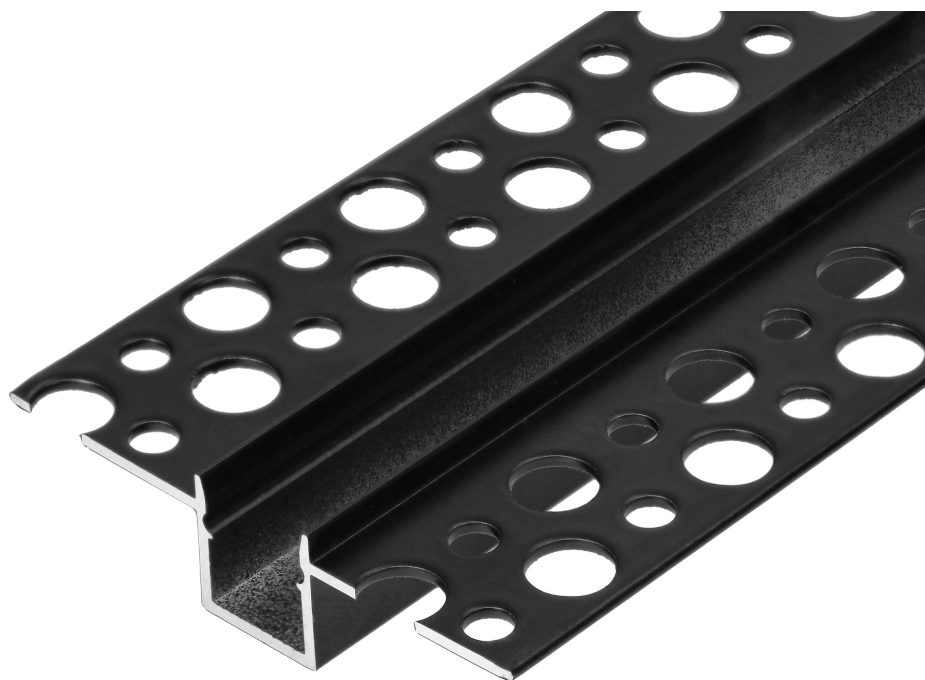

Aluminium profile for LED strips, 2000 x 55 x 13 mm, recessed, black

AdvitiMarka: **ADVITI** | Symbol: **AD-LP-6507B/2M** | Ean: **5904988908196**

PRODUCT DESCRIPTION

Black aluminum profile for LED strips, drywall recessed. Used not only for room decoration but mainly for LED strip protection. The profile fully manufactured from aluminum thanks to which heat is dissipated more effectively and the led strip does not overheat.

The profile with a LED strip helps to illuminate not only a desire area but also furniture or a mirror. It will perfectly work at home or/and in an office.

The profile measures 2000 x 55 x 13 mm. Available also in silver.

TECHNICAL DATA

General information:

Length [mm]:	2000
Width [mm]:	55
Height [mm]:	13
Slit width [mm]:	10.9
Hole width [mm]:	13
Model:	Profil pojedynczy
Montage:	Podtynkowy
Material:	Aluminium
Colour:	Czarny