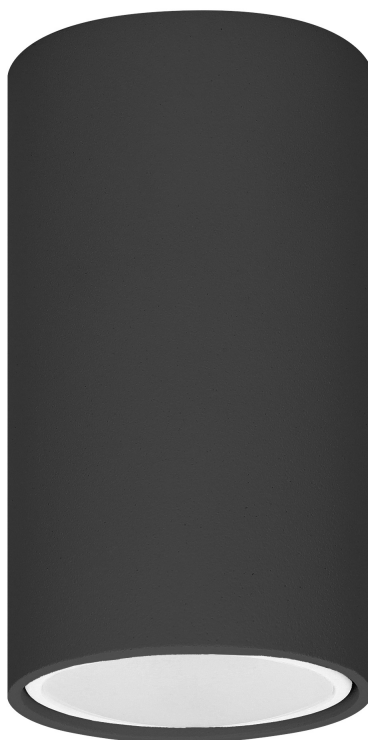

BARBRA DLR GU10 downlight max 50W, IP20, round, black, aluminium

Adviti

Marka: **ADVITI** | Symbol: **AD-OD-6141BGU10** | Ean: **5908254818189**

PRODUCT DESCRIPTION

Surface-mounted downlight is a point light suitable for ceilings. It is round in cross-section and combines minimalism with an innovative design that allows to emphasize the interior elements of residential and commercial spaces. Several such luminaires, placed together at a certain distance, create a very interesting and modern visual effect. Thanks to this product, you can create additional lighting zones that either complement the basic lighting or create a separate cozy atmosphere on its own. The product is suitable for both halogen and LED light sources with a GU10 base (not included), with a maximum power of 50W. This

downlight is made of aluminum and is available in two colors - white or black. Its installation is very simple, and the necessary pins and gaskets are included in the kit.

TECHNICAL DATA

General information:

Rated power:	50 W
Light source:	GU10
Degree of protection (IP):	20
Nominal voltage:	230V~, 50Hz
Colour:	black
Installation:	surface mounting
Dimensions - depth:	100 mm
Dimensions - width:	56 mm
Dimensions - height:	56 mm
Other features:	Light source not included to the set
Base / holder:	GU10
Material:	aluminium