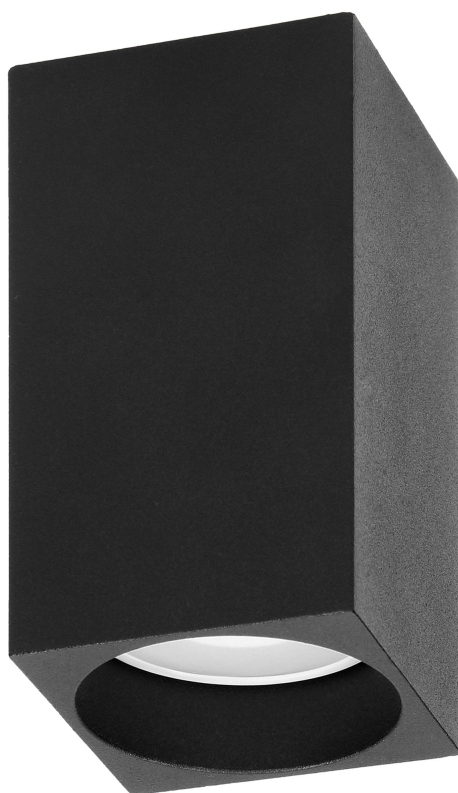

BARBRA DLS GU10 downlight max 50W, IP20, square, black, aluminium

Marka: **ADVITI** | Symbol: **AD-OD-6142BGU10** | Ean: **5908254818202**

Adviti

PRODUCT DESCRIPTION

Surface-mounted downlight is a point light suitable for ceilings. It is square in cross-section and combines minimalism with an innovative design that allows to emphasize the interior elements of residential and commercial spaces. Several such luminaires, placed together at a certain distance, create a very interesting and modern visual effect. Thanks to this product, you can create additional lighting zones that either complement the basic lighting or create a separate cozy atmosphere on its own. The product is suitable for both halogen and LED light sources with a GU10 base (not included), with a maximum power of 50W. This

downlight is made of aluminum and is available in two colors - white or black. Its installation is very simple, and the necessary pins and gaskets are included in the kit.

TECHNICAL DATA

General information:

| | |
|----------------------------|------------------|
| Rated power: | 50 W |
| Light source: | GU10 |
| Degree of protection (IP): | 20 |
| Nominal voltage: | 230V~, 50Hz |
| Colour: | black |
| Installation: | surface mounting |
| Dimensions - depth: | 100 mm |
| Dimensions - width: | 56 mm |
| Dimensions - height: | 56 mm |
| Base / holder: | E27 |
| Material: | aluminum |