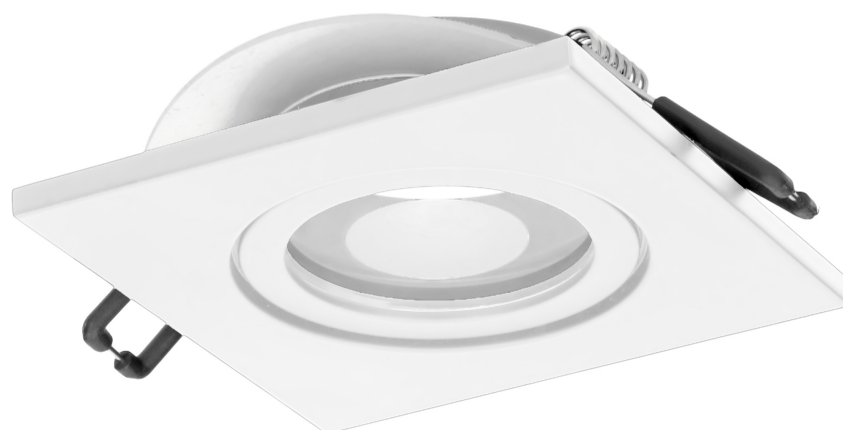

DARI S decorative frame for spotlight suitable for LED diode or a halogen lamp (MR16/GU10), max. 50W, adjustable light direction, square, white, IP44

Adviti

Marka: **ADVITI** | Symbol: **AD-OD-6171/W** | Ean: **5908254822896**

PRODUCT DESCRIPTION

DARI S decorative frame for a spotlight, designed for flush-mounting. It has an IP44 degree of protection, so it will be a good choice as bathroom lighting, an element of the lighting system of a covered façade, or in another place with increased humidity. DARI S frame is made of high-quality aluminum, available in white, in size: 26mm x 80mm x 80mm (square). DARI S is a discreet, minimalist variant of finishing lighting systems. It is

sold without a bulb holder and it fits light sources with a GU10/MR16 base.

TECHNICAL DATA

General information:

The minimum distance from the illuminated object:	0,5 m
Nominal voltage:	230 V
Lamp type:	Bulb
Suitable for lamp power:	50 W
Lamp holder:	GU10/MR16
Suitable for number of lamps:	1
With light source:	No
Max. power:	50W
Beam angle:	360°
Material housing:	Aluminum
Degree of protection (IP):	IP44
Suitable for ceiling mounting:	Yes
Suitable for built-in mounting:	Yes
Suitable for surface mounting:	No
Colour housing:	White
Width:	85 mm
Height/depth:	26 mm
Length:	85 mm
Built-in diameter:	60 mm