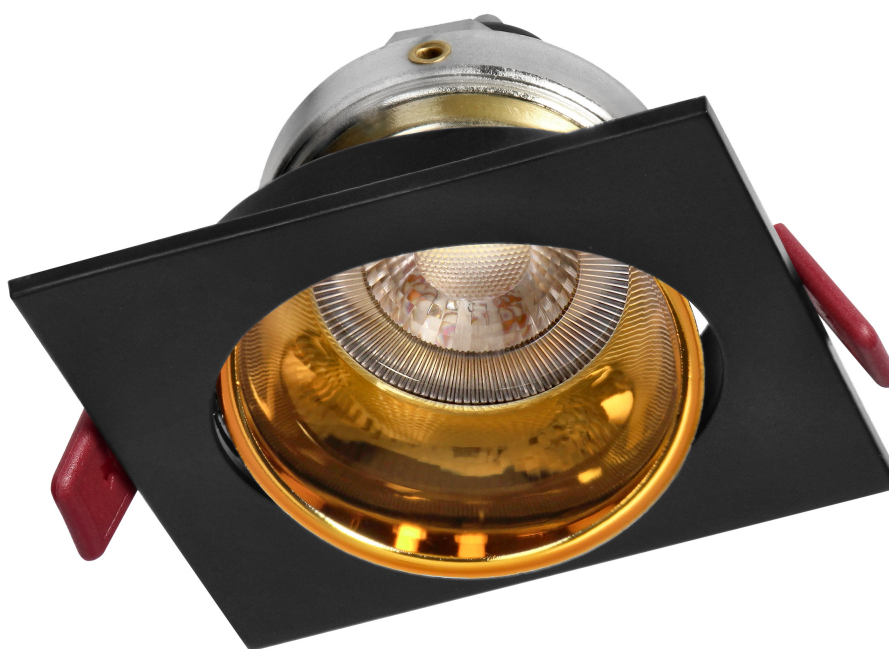

FONDI SC decorative frame for spotlight, MR16/GU10 max. 50W, square, fixed, aluminium, black-gold

Marka: **ADVITI** | Symbol: **AD-OD-6523/B-C** | Ean: **5908254843822**

Adviti

PRODUCT DESCRIPTION

The FONDI SC is an elegant spotlight frame, ideal for use in a variety of spaces such as the home, office, shop or conference room. Its versatility makes it perfect for both residential settings and commercial interiors.

FONDI SC not only acts as a cover for the light bulb, but also as a decorative element. Its elegant design will perfectly complement a suspended ceiling, adding a modern touch. The square-shaped black housing, decorated with a gold interior, lends a unique style that will blend perfectly into a variety of interior settings.

The frame is suitable for a GU10 or MR16 holder (not included) with a maximum power of 50W. The recessed diameter is between 78–85 mm and the recessed height/depth is 90 mm.

It is made of high quality aluminium, which guarantees durability in use. The IP20 protection level means that it will find its use indoors in dry areas such as the living room, hallway or office.

The FONDI SC frame measures 90x90 mm.

Also available in black, white and white-gold.

The offer also includes the FONDI RC decorative frame with a round housing shape.

TECHNICAL DATA

General information:

Nominal voltage [V]:	230/12
Lamp type:	Żarówka
Suitable for lamp power [W]:	50
Lamp holder:	GU10/MR16
Suitable for number of lamps:	1
With light source:	nie
Degree of protection (IP):	IP20
Suitable for ceiling mounting:	tak
Suitable for built-in mounting:	tak
Material housing:	Aluminium
Colour housing:	Czarny/Złoto
Width [mm]:	90
Height/depth [mm]:	44
Length [mm]:	90
Built-in height/depth [mm]:	90
Built-in diameter [mm]:	78–85
Voltage type:	AC