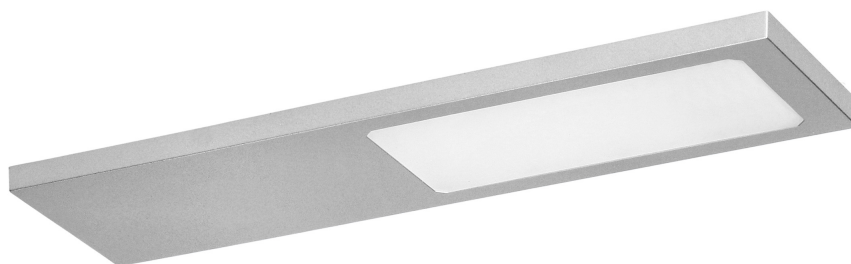

## PLANA LED under-cabinet lamp, 4W, 240lm, 4000K, grey

Marka: **ADVITI** | Symbol: **AD-OM-6476L4/G** | Ean: **5908254841347**

**Adviti**

### PRODUCT DESCRIPTION

Single PLANA LED under-cabinet luminaire in grey with 4W and a luminous flux of 240lm. The luminaire emits light with a pleasant and neutral colour of 4000K. Impact protection class IK08 protects the product against mechanical damage. The IP20 protection level allows the lamp to be mounted indoors.

PLANA models are designed with simplicity for any interior design, whether residential or commercial. They are characterised by a flat housing that protrudes slightly from the furniture, giving the effect of a tastefully

decorated interior. This type of light is designed to be mounted to the bottom surface of a shelf or cabinet.

The luminaires have a single through-wiring with a self-locking connector.

A single lamp can be used as an extension to the set. The series includes single lights without switch, single lights with switch and a set of 3 (2x without switch, 1x with switch). Power supply unit included in the 3-light set only.