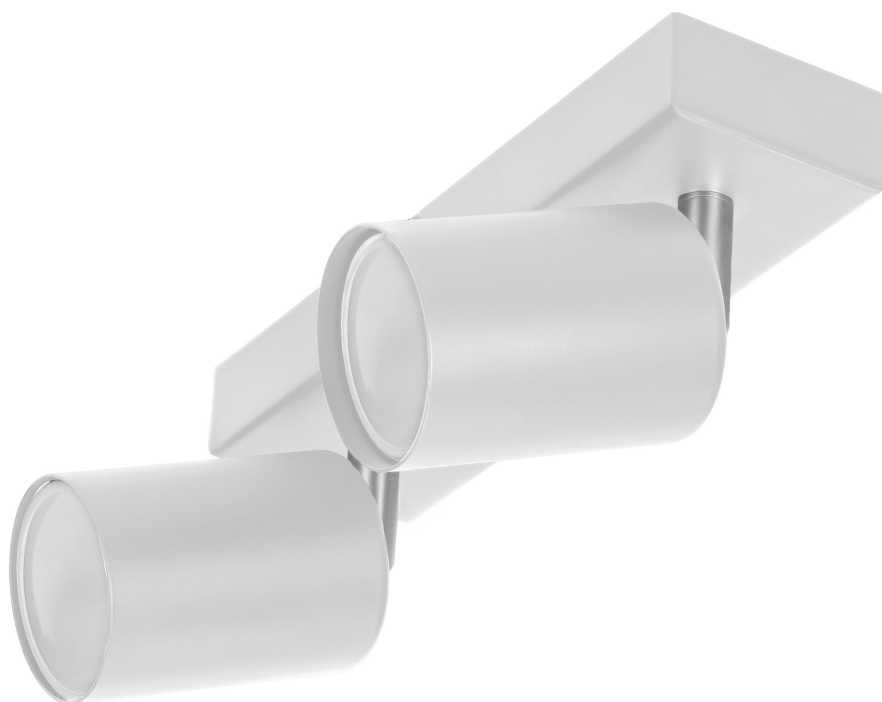

## DOA SP 2 wall and ceiling light, white, GU10, max. 2x50W, IP20

Marka: **ADVITI** | Symbol: **AD-OP-6194WGU10** | Ean: **5908254818110**

**Adviti**

### PRODUCT DESCRIPTION

## General information:

Nominal voltage [V]:	230
Lamp type:	Żarówka
Suitable for lamp power [W]:	2x50
Lamp holder:	GU10
Suitable for number of lamps:	2
With light source:	nie
Max. Power [W]:	2x50
Degree of protection (IP):	IP20
Protection class:	I
Suitable for wall mounting:	tak
Suitable for ceiling mounting:	tak
Suitable for surface mounting:	tak
Material housing:	Stal
Colour housing:	Biały
Width [mm]:	60
Height/depth [mm]:	140
Length [mm]:	200
Voltage type:	AC
Other features:	regulacja kierunku świecenia