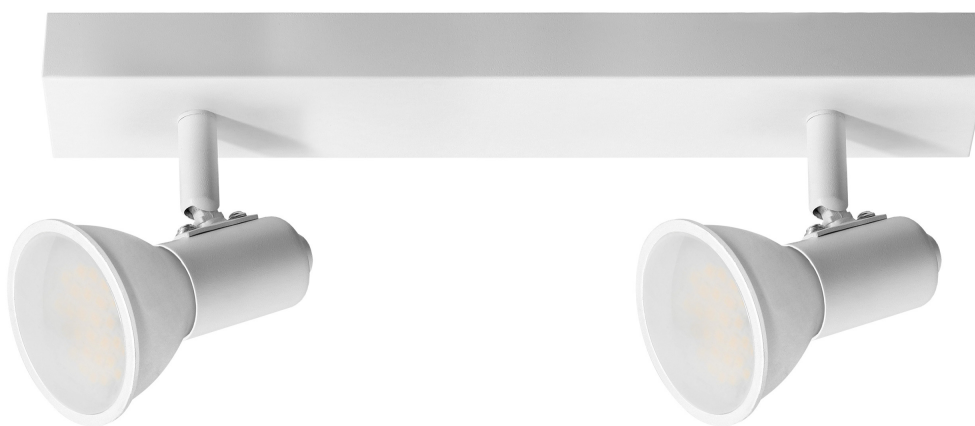

RIO SP 2 wall and ceiling light, GU10 max. 2x60W, IP20, white

Adviti

Marka: **ADVITI** | Symbol: **AD-OP-6430WGU10** | Ean: **5908254843914**

PRODUCT DESCRIPTION

Rio is the luminaire series that was created to illuminate an entire flat, house or large utility area within a single aesthetic line. The series includes models with different numbers of light points, suitable for surface-mounting - ideal for a classic flat or house, but equally suitable for an office or commercial premises.

Rio wall and ceiling luminaires are classically simple light fittings made from high-quality materials. Rio is suitable for replaceable GU10-type light sources of 60W each. Light bulbs are not part of the set and must be

selected separately. All of the luminaires in this series are IP20 rated, making them a suitable choice indoors.

The aesthetic design of the series means that it easily fits in every interior decoration and gently complements selected rooms with light.

RIO SP2, is a double luminaire with movable heads, set on a rectangular strip. The fixture is made of steel in white colour. The luminaire is suitable for illuminating alcoves, corridors or as a solution for narrow walls, but it can also be used as ceiling lighting. It will also look good mounted in pairs to illuminate selected points in a room.