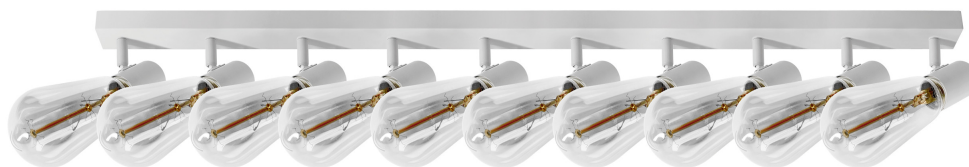

RIO SP 10, wall and ceiling light, E27 max. 10x60W, IP20, white

AdvitiMarka: **ADVITI** | Symbol: **AD-OP-6435WE27** | Ean: **5908254829598**

PRODUCT DESCRIPTION

Rio is the luminaire series that was created to illuminate an entire flat, house or large utility area within a single aesthetic line. The series includes models with different numbers of light points, suitable for surface-mounting - ideal for a classic flat or house, but equally suitable for an office or commercial premises.

Rio wall and ceiling luminaires are classically simple light fittings made from high-quality materials. Rio is suitable for replaceable E27-type light sources of 60W each. Light bulbs are not part of the set and must be

selected separately. All of the luminaires in this series are IP20 rated, making them a suitable choice indoors.

The universal design of the series means that it will easily fit in with different types of interior decoration and gently complement selected rooms with light. An additional feature is that the light beam can be precisely directed.

RIO SP10, is a ten-point luminaire with movable heads, set on a long rectangular strip. The fixture is made of steel in white. The luminaire is suitable for illuminating long corridors, and will look good centrally placed as the main point of light. The independently adjustable lampheads allow for intensive illumination of even large rooms, as desired - evenly or spot-on.