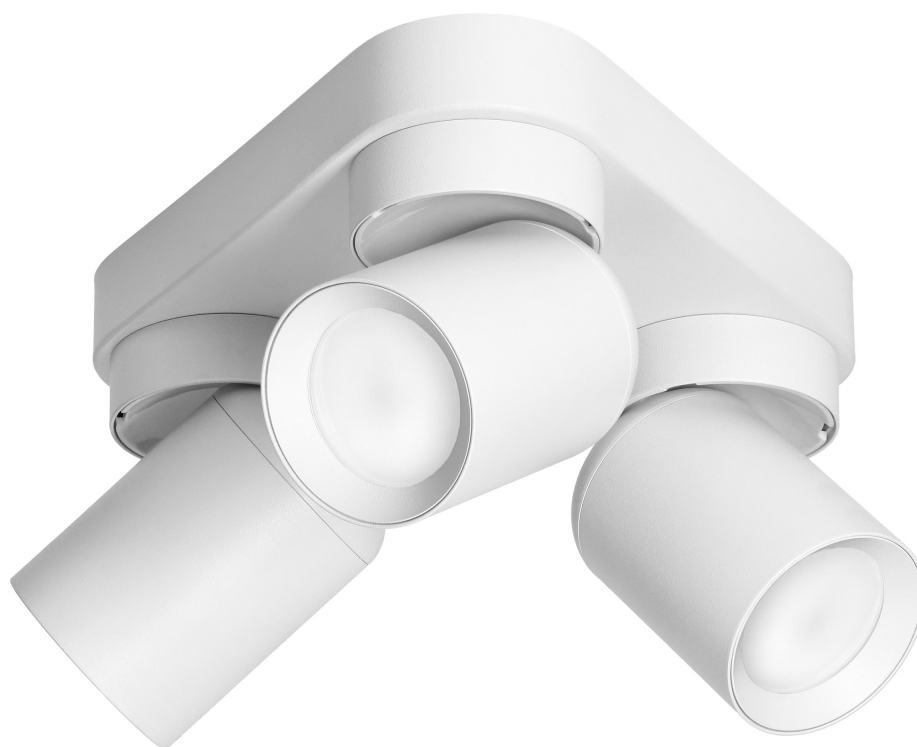

## MALTA SP 3, wall and ceiling light, GU10 max. 3x12W, IP20, white, triangular base

Marka: **ADVITI** | Symbol: **AD-OP-6483WGU10** | Ean: **5908254841590**

**Adviti**

### PRODUCT DESCRIPTION

The MALTA lighting collection has been designed to create a harmonious interior using different numbers of light points and base shapes. The greatest advantages are versatility and practicality. Each luminaire in the collection has an IP20 protection rating, making it a suitable choice indoors.

The products are highly functional thanks to the rotatable heads (360°) in the base, which allow the incident light to be directed to a specific location. They can also be used to illuminate a selected object.

The simple and minimalist design, combined with the rotating heads around their own axis, is ideal for any room, whether residential or commercial with a classic or modern interior.

MALTA SP 3 is a movable wall and ceiling surface-mounted luminaire in white with a triangular base. It is suitable for three light sources with GU10 base and max. 12W LED (not supplied). The luminaire has a high resistance to mechanical damage IK09.