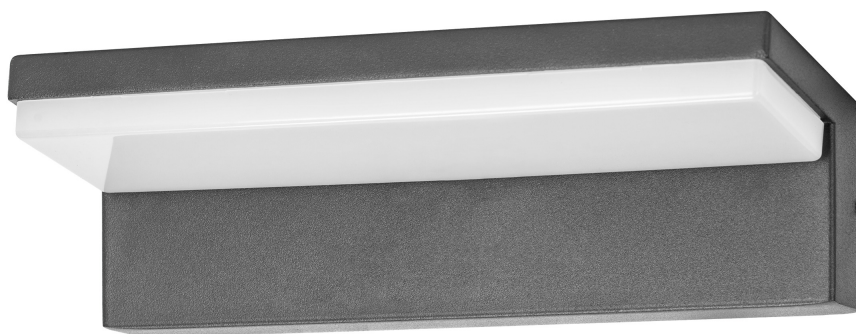

PACHIRA LED 9W, garden luminaire, 500lm, IP54, 4000K, black

Adviti

Marka: **ADVITI** | Symbol: **AD-OP-6576BLPM4** | Ean: **5908254845529**

PRODUCT DESCRIPTION

The garden luminaire PACHIRA LED is a reliable source of light that works well as illumination of a building facade, balcony or terrace, as well as it will illuminate access to the property.

It is equipped with LED technology that ensures energy efficiency and long service life, and the luminous flux of 500lm and power of 9W guarantee optimal lighting conditions. The colour temperature of 4000K allows to enjoy pleasant neutral light that would create an atmosphere perfect for evening relaxation in the garden.

The luminaire is resistant to weather conditions. Thanks to safe IP54 rate construction it guarantees reliability even in the most demanding conditions.

Black aluminium housing combined with milky plastic lampshade easily fits in every architecture.

The dimensions of the luminaire measure 210x63x80mm. The garden luminaire is also available with PIR motion sensor.

TECHNICAL DATA

General information:

Nominal voltage [V]:	230
Lamp type:	LED, niewymienne
Suitable for lamp power [W]:	9
Rated luminous flux according to IEC 62722-2-1 [lm]:	500
With light source:	tak
Colour temperature [K]:	4000
Beam angle:	Wiązka bardzo szeroka > 80°
Rated life time L70/B50 at 25 °C [h]:	30000
Colour rendering index CRI:	80-89
Energy efficiency class of the built-in lamp:	F
Colour of light:	Neutralny biały
Degree of protection (IP):	IP54
Protection class:	I
Type of luminaire:	Oprawa elewacyjna
Material housing:	Aluminium
Colour housing:	Czarny
Material cover:	Tworzywo sztuczne matowe/satynowe
The minimum distance from the illuminated object [m]:	0.5
Width [mm]:	210
Height/depth [mm]:	63