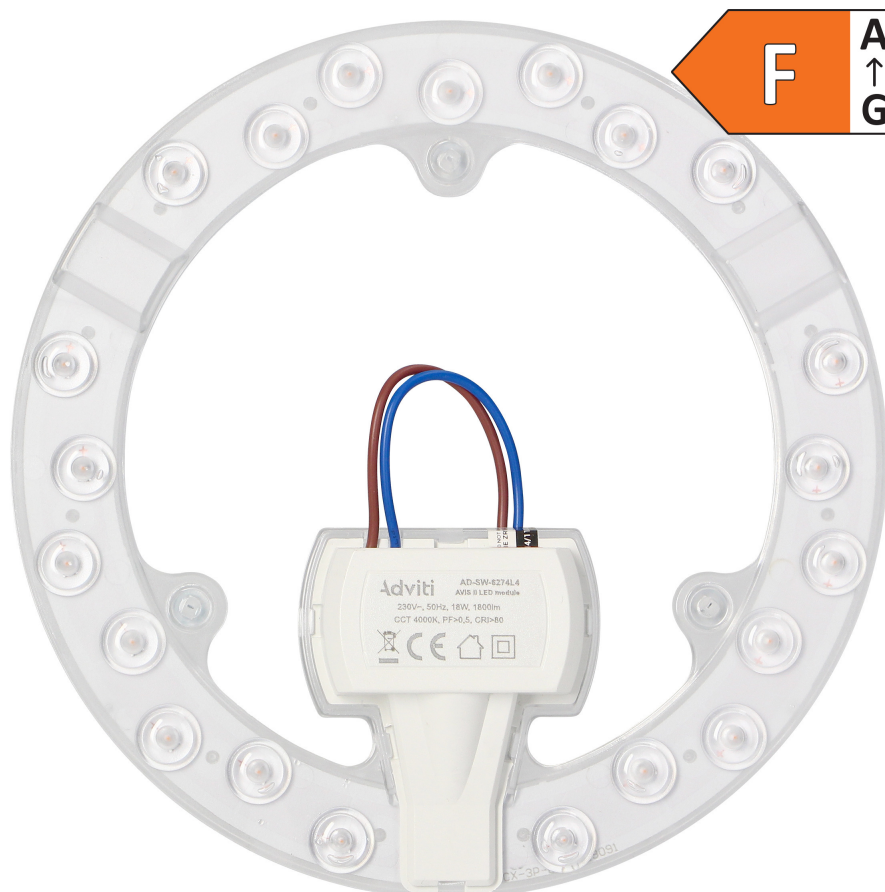

AVIS II LED light panel LED 18W, 1800lm, 4000K, Ø 176

Marka: **ADVITI** | Symbol: **AD-SW-6274L4** | Ean: **5908254826757**

Adviti

PRODUCT DESCRIPTION

The versatile AVIS II LED light panel with integrated power supply can be used, among other things, as a replacement for a traditional incandescent bulb in a luminaire. Thanks to three neodymium magnets, we can attach it to almost any metal surface, and after unscrewing them - on any flat surface. The modern SMD LEDs used guarantee high energy efficiency and a long service life.

TECHNICAL DATA

General information:

Nominal voltage [V]:	230
Lamp power [W]:	18
Voltage type:	AC
Luminous flux [lm]:	1800
Colour rendering index CRI:	80-89
Colour of light according to EN 12464-1:	Neutralna 3300-5300 K
Colour temperature [K]:	4000
Housing colour:	Biały
Beam angle [°]:	170
Dimmable:	nie
Diameter [mm]:	176
Length [mm]:	22
Degree of protection (IP):	IP20
Energy efficiency class according to EU regulation 2019/2015:	F
Average nominal lifespan [h]:	25000