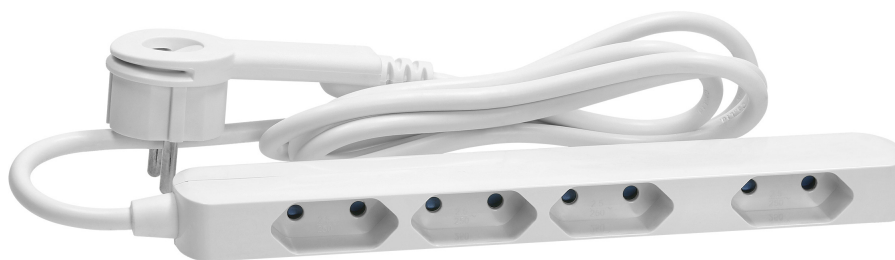

Extension sockets 2P/II with flat plug, 2x0.75mm² - 1.4m cable

ViRONEMarka: **Virone** | Symbol: **ES-2/W/1,4M** | Ean: **5908254815898**

PRODUCT DESCRIPTION

Extension cord topped off with with a super flat Uni-Schuko plug, which facilitates connection to sockets located in hard to reach places, for instance behind furniture The device has four network sockets with current circuit's diaphragms, a handle that allows easy pulling out of the socket and a 1.4 m cable.

TECHNICAL DATA

General information:

Max. load:	2500 W
Current:	2,5 A
Number of sockets:	4
Type of socket:	2P/II
Standard of the socket:	euro
USB charger:	No
Safety shutters:	Yes
Insulation type:	PVC
Degree of protection (IP):	20
Type of cable:	H05VV-F
Number of wires:	2
Wire length:	1.4 m
Wire cross-section:	1 mm ²
Dimensions - width:	225 mm
Dimensions - height:	38 mm
Dimensions - depth:	20 mm
Nominal voltage:	230V~, 50Hz