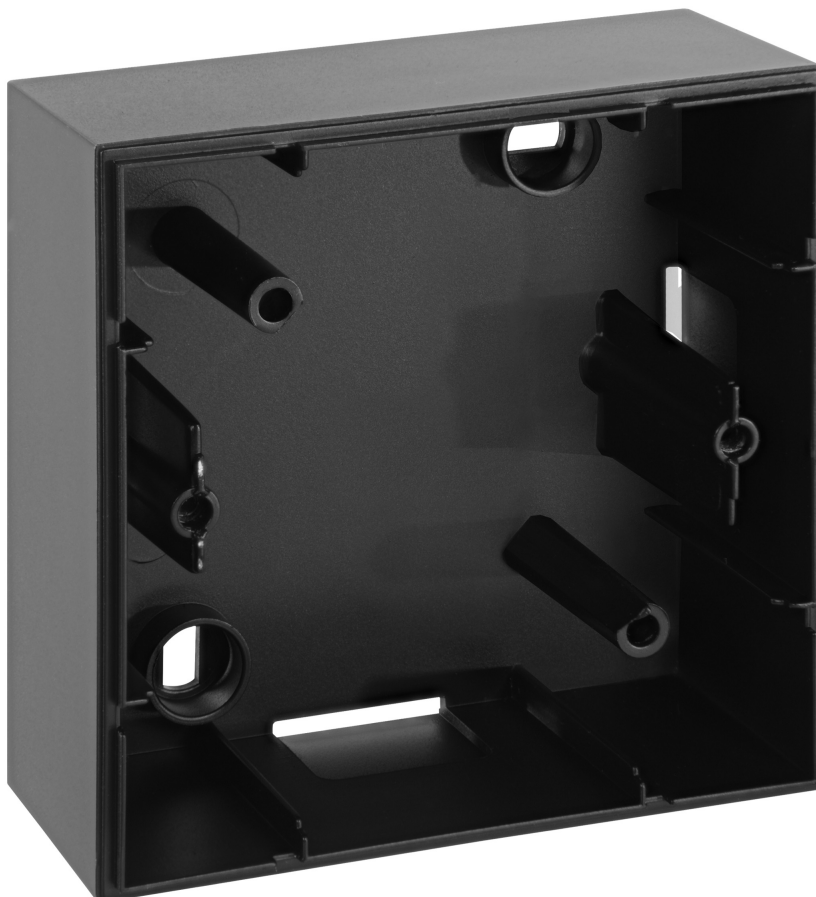

Single surface-mounted junction box MALTA, PWN-15/16, matt black

Marka: **Virone** | Symbol: **FMS-120/B** | Ean: **5908254856099**

ViRONE

PRODUCT DESCRIPTION

TECHNICAL DATA

General information:

| | |
|---|------------------------------|
| Assembly arrangement: | Ramka do montażu natynkowego |
| Suitable for mounting over existing flush-mounted box: | Tak |
| Suitable for modular domestic switching devices: | Tak |
| Number of units: | 1 |
| Mounting direction: | Poziomy i pionowy |
| Shape: | Kwadratowy |
| Material: | Tworzywo sztuczne |
| Material quality: | Tworzywo termoplastyczne |
| Type of material: | ABS |
| Surface protection: | Malowanie |
| Surface finishing: | Matowy |
| Colour: | Czarny mat |
| With cable entry: | Tak |
| Degree of protection (IP): | IP20 |
| Width [mm]: | 81 |
| Height [mm]: | 81 |
| Depth [mm]: | 34.5 |