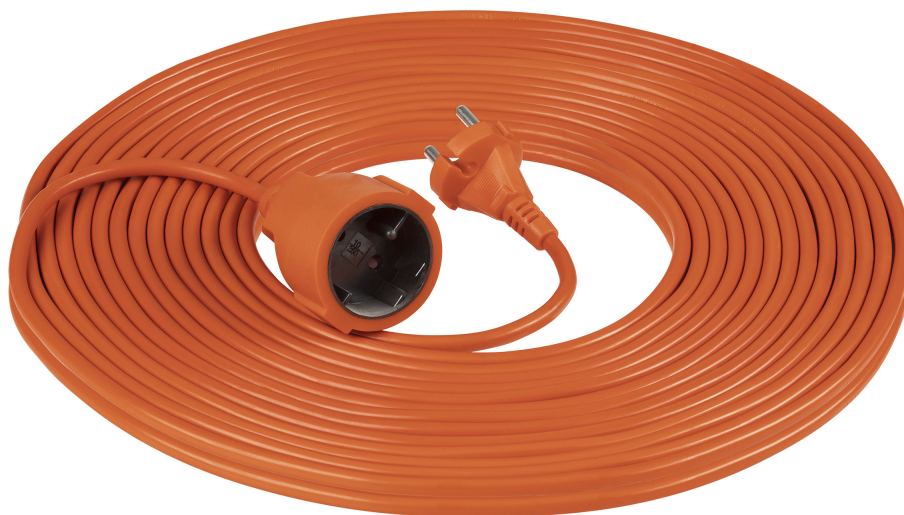

Extension cord, PVC IP20 20m 1x2P, H03VV-F 2x1mm²

Marka: **Virone** | Symbol: **GES-3/20M** | Ean: **5908254843396**

ViRONE

PRODUCT DESCRIPTION

The IP20-rated PVC garden extension cord is a reliable solution for safe and convenient use of electricity in the garden. Made of high-quality PVC, it guarantees durability and weather resistance.

The extension cord will prove useful for connecting lawnmowers, garden hoovers, leaf blowers and many other gardening tools, with a maximum load of up to 2000W. It is equipped with safety shutters for additional protection against accidental shocks.

The extension cord has a flooded socket and plug. It has one French type socket (2P) and a 20 metre long 2x1mm² H03VV-F cable. The robust construction and flexibility of the cables make it easy to store and transport. Orange color.

The extension cord is also available in different cable lengths.

TECHNICAL DATA

General information:

Housing shape:	Inne
Number of socket outlets French standard (Type E):	1
Safety shutters:	tak
With on/off switch:	nie
Nominal voltage [V]:	230
Frequency [Hz]:	50
Nominal current [A]:	10
Max. load [W]:	2000
Number of wires:	2
Core cross section [mm ²]:	1
Length of power cord [m]:	20
Type of cable:	H03VV-F
Type of insulation:	PVC
Material:	Tworzywo sztuczne
Material quality:	Tworzywo termoplastyczne
Surface finishing:	Matowy
Colour:	Pomarańczowy
Degree of protection (IP):	IP20
Operating temperature [C°]:	[-10 do +40]
Dimensions - width [mm]:	210
Dimensions - height [mm]:	210