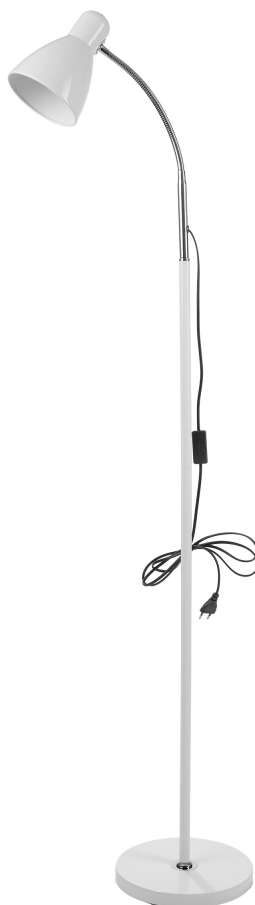

Floor lamp LAR, max 20W E27, 160 cm, white

Marka: **Virone** | Symbol: **LS-1/W** | Ean: **5908254816086**

VIRONE

PRODUCT DESCRIPTION

The 160 cm high standing floor lamp LAR will perfectly complement lighting in rooms such as living rooms, bedrooms or children's rooms. We especially recommend it as a reading lamp, because the flexible arm with the shade can be tilted freely, so that each user can direct the light beam according to his needs. The lamp has a minimalist look. It will fit both – to modern interiors and Scandinavian-style rooms. Due to its simple form and neutral colors, it will also be perfect for children's and teenagers' rooms, where there is usually a multitude of colors and shapes. The entire body, from the shade to the base, is made of metal and has a mat finish

available in black or white.

TECHNICAL DATA

General information:

Nominal voltage:	230V~, 50Hz
Light source:	bulb E27
Rated power:	20 W
Material of the lampshade:	Plastic+Metal
Degree of protection (IP):	20
Colour:	white
Dimensions - width:	250 mm
Dimensions - height:	1600 mm
Dimensions - depth:	250 mm
Wire length:	2 m