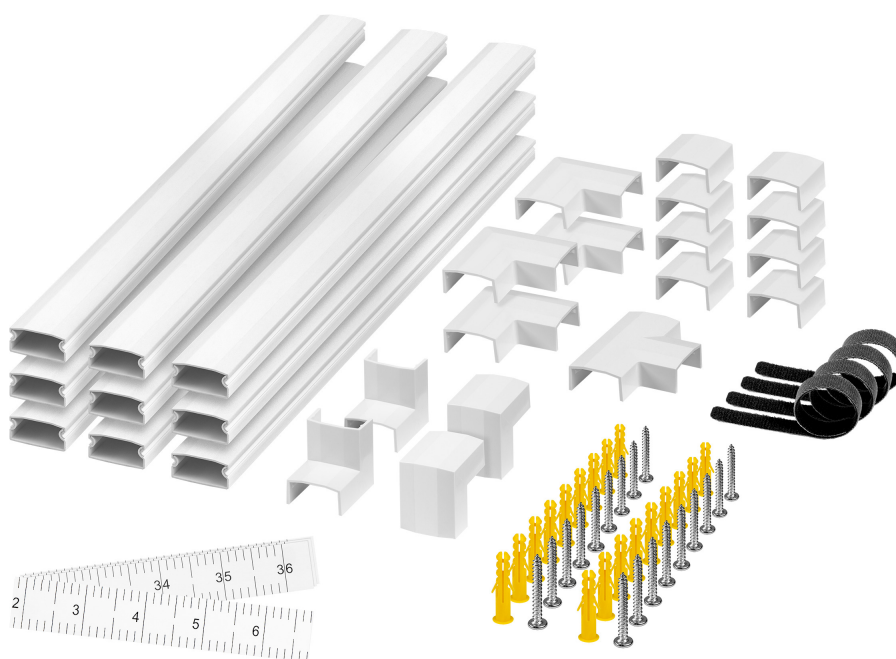

Surface-mounted cable concealer set, white

Marka: **Virone** | Symbol: **MH-DUCTSET/W** | Ean: **5908254852794**

PRODUCT DESCRIPTION

Organize and conceal cables around your TV, desk, or other areas where wiring causes visual clutter. Use a set of surface-mounted cable concealers to neatly route and manage cables exactly where you need them.

The set includes nine rectangular raceways that can be connected using straight couplings, corner connectors, and a T-fitting elements. This allows cables to be routed in a straight line, turned at an angle, or split into two directions. All sections form a consistent, enclosed cable route that conceals wiring along its

entire length.

Several mounting options are available. Use wall plugs for permanent installation. Choose double-sided tape for quick, drill-free mounting. Use hook-and-loop fasteners if you plan to rearrange the cables in the future.

The set includes a total of 67 components, allowing you to create a cable route tailored to the layout of devices in your home. To accurately adjust the spacing between railways, use the measuring tape included in the set.