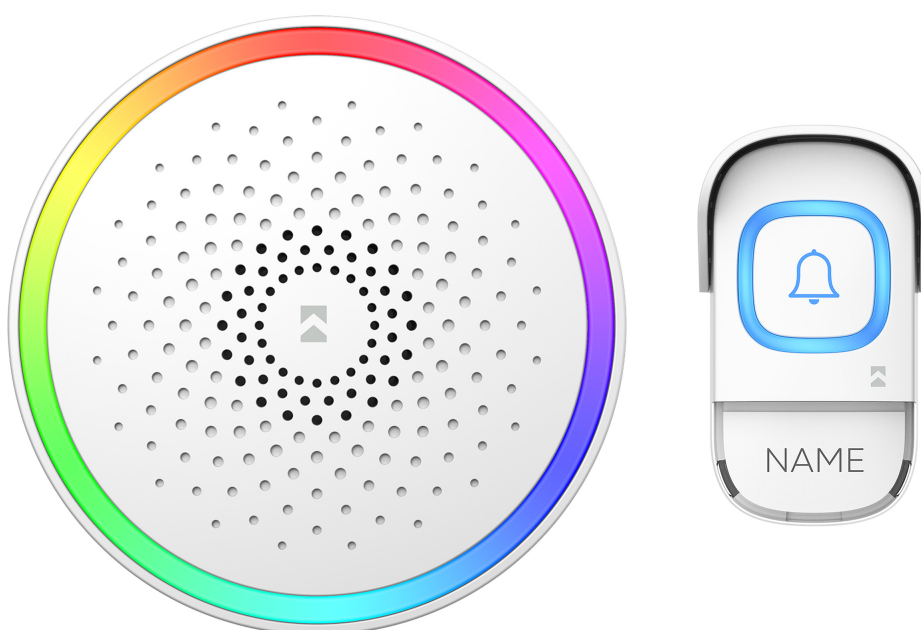

ENTIKO AC, wireless battery-powered doorbell, learning system, 60 sounds, 300m, white

Marka: **ORNO Home** | Symbol: **OR-DB-RA-172/W** | Ean: **5908254844928**

PRODUCT DESCRIPTION

The wireless doorbell ENTIKO AC is a functional mains-powered device combined with modern technology. Designed for those who appreciate not only comfort of use but also the option of sound personalization.

The installation is easy and intuitive. Simply place the transmitter on a door or wicket, and the receiver in any place in the house plugging it into a socket (230V). In this way, the device is not only convenient in operation but also ready to be used any time as you do not need to worry about batteries becoming low. The

transmitter is powered by one CR2032 battery, which is included in the set.

The range in the open field is 300m; thus, you may place the transmitter away from the house with no fear of losing the signal. What is more, the IP55 rate protects the transmitter from rain and dust ensuring reliability even in difficult weather conditions.

The built-in three signalling modes (visual-acoustic, visual, acoustic) facilitates to adjust the doorbell to the user's needs and the time of the day. The visual indication works well even when the ring tone is muted or turned off.