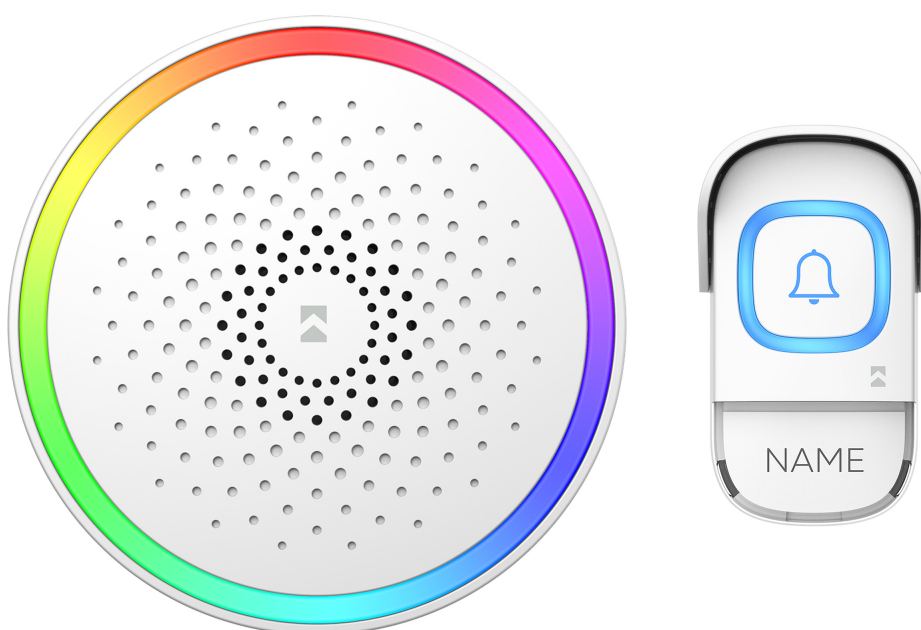

ENTIKO DC, wireless battery-powered doorbell, learning system, 60 sounds, 300m, white

Marka: **ORNO Home** | Symbol: **OR-DB-RA-173/W** | Ean: **5908254844959**

PRODUCT DESCRIPTION

The wireless doorbell ENTIKO DC is a functional battery-operated device combined with new technologies. Designed for those who appreciate not only comfort of use but also the option of sound personalization.

The installation is simple and intuitive. Simply place the transmitter on a door or wicket, and the receiver in any place in the house. The receiver is powered by three AA batteries (not included). The transmitter is powered by one CR2032 battery - included in the set.

There is a wide range of ring tones to choose from to meet the user's expectations. ENTICO DC has as many as 60 available sounds and 5-stage volume control to adjust it to one's own preferences.

The built-in three signalling modes (visual-acoustic, visual, acoustic) facilitates to adjust the doorbell to the user's needs and the time of the day. The visual indication works well even when the ring tone is muted or turned off.

The aesthetic white colour of the transmitter and receiver makes the ringtone look elegant. Thanks to the learning system, the set may be expanded with additional transmitters, which makes it easily adaptable to one's own needs.