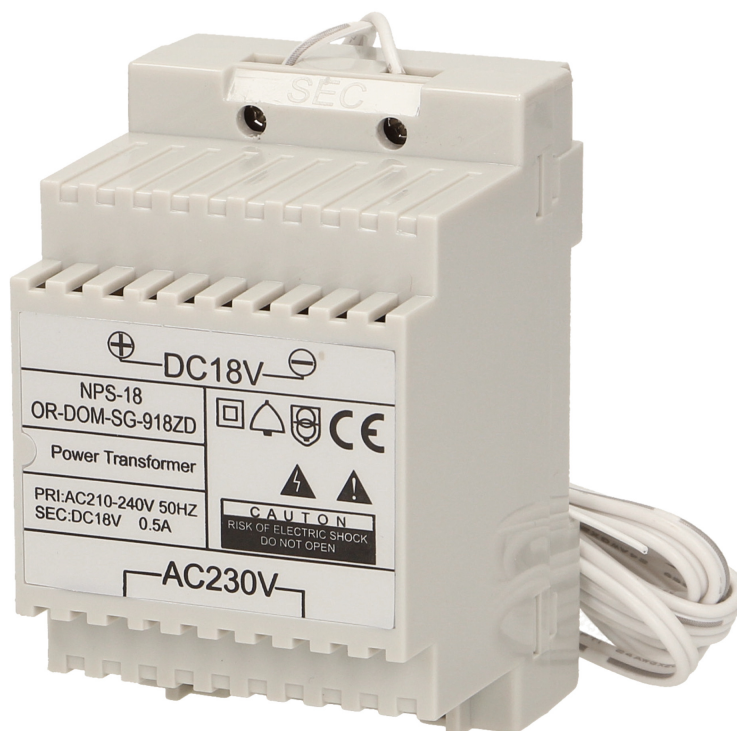

DC18V DIN rail power adapter for SAGITTA and SAGITTA MULTI doorphone series

Marka: Vibell | Symbol: OR-DOM-SG-918ZD | Ean: 5901752484115

PRODUCT DESCRIPTION

DC18V DIN rail power adapter for SAGITTA and SAGITTA MULTI doorphone series

TECHNICAL DATA

General information:

Output voltage:	18V DC V
Input voltage:	210-240V ~, 50Hz
Current:	0,5 A
Dimensions - depth:	60 mm
Dimensions - width:	55 mm
Dimensions - height:	85 mm
Number of DIN modules:	3