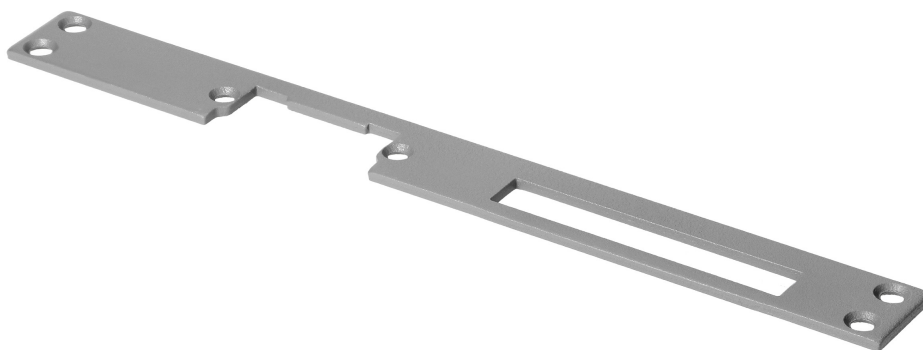

## Faceplate straight, long

Marka: ORNO Home | Symbol: OR-EZ-03 | Ean: 5900378651017

### PRODUCT DESCRIPTION

Faceplate straight, long, suitable for mounting on a clinker, metal or wood pole. Designed for both left and right doors.

### General information:

Direction of opening:	right/left
Dimensions - depth:	3 mm
Dimensions - height:	250 mm
Other features:	painted