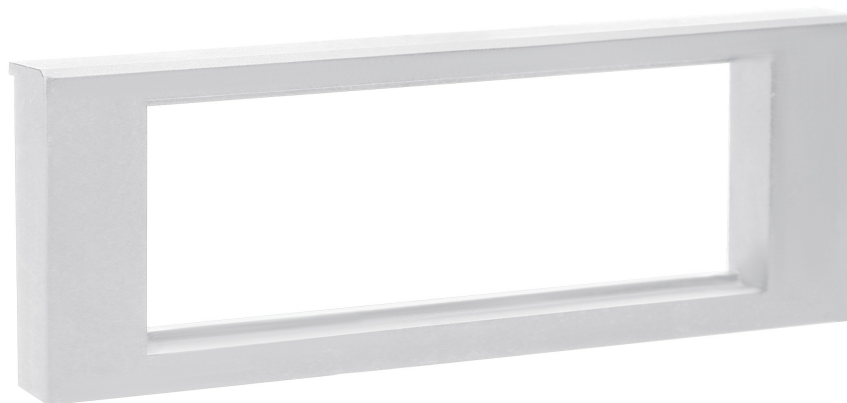

Frame without separators for NORGEN recessed furniture connection panel

ORNO

Marka: Orno | Symbol: OR-GM-9010/W/RM | Ean: 5908254805523

PRODUCT DESCRIPTION

This frame without separators, for NORGEN recessed furniture connection panels, must be used for connection of NOEN USB quick charge module (OR-GM-9010/W/USBQ). It is also compatible with angular socket modules (OR-GM-9010/B/FR45, OR-GM-9010/W/FR45, OR-GM-9010/B/GS45, OR-GM-9010/W/GS45) and all other function modules. Available colors: white, black.

TECHNICAL DATA

General information:

Colour:	white
Dimensions - depth:	59 mm
Dimensions - width:	175 mm
Wireless charger:	No
Material:	plastic