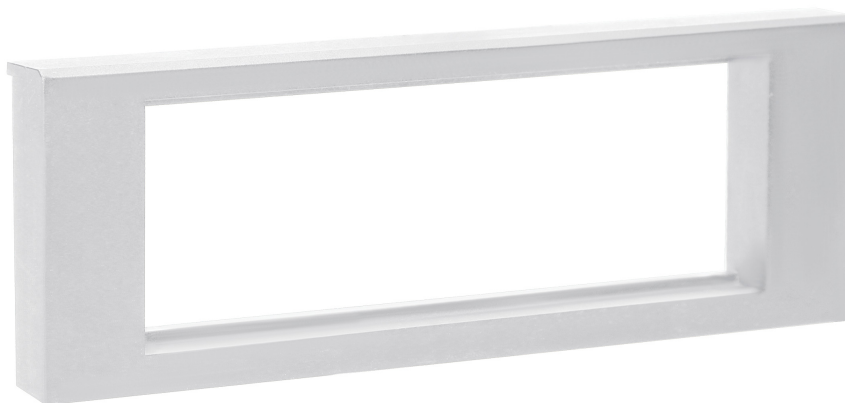

## Frame without separators for NORGEN recessed furniture connection panel

Marka: Orno | Symbol: OR-GM-9010/W/RM | Ean: 5908254805523

### PRODUCT DESCRIPTION

This frame without separators, for NORGEN recessed furniture connection panels, must be used for connection of NOEN USB quick charge module (OR-GM-9010/W/USBQ). It is also compatible with angular socket modules (OR-GM-9010/B/FR45, OR-GM-9010/W/FR45, OR-GM-9010/B/GS45, OR-GM-9010/W/GS45) and all other function modules. Available colors: white, black.

## TECHNICAL DATA

**General information:**

Colour:	white
Dimensions - depth:	59 mm
Dimensions - width:	175 mm
Wireless charger:	No
Material:	plastic