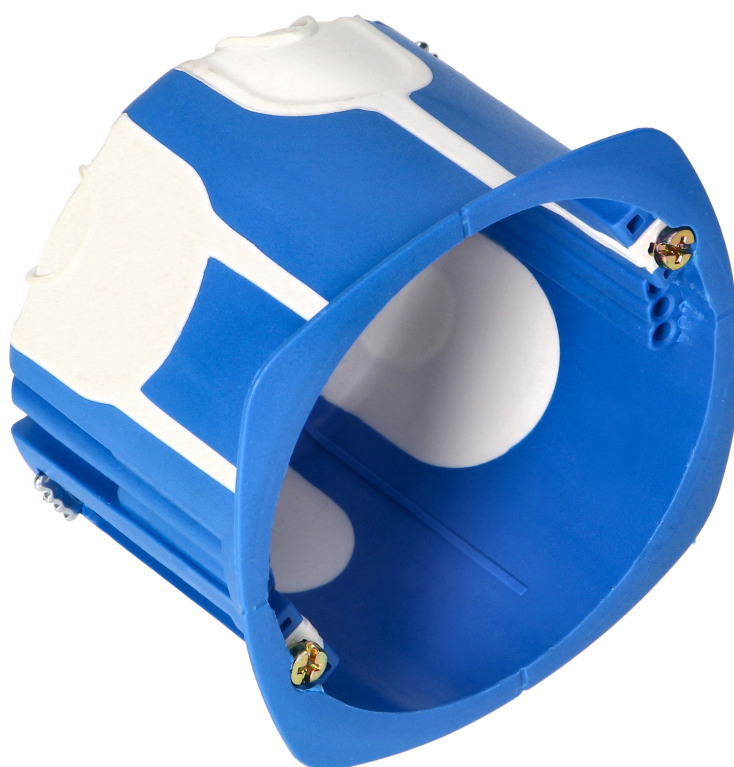

In-wall junction box, windproof, single, 60mm

Marka: Orno | Symbol: OR-JB-13800 | Ean: 5908254814693

ORNO

PRODUCT DESCRIPTION

A single in-wall junction box designed for installation in empty walls (drywalls), in a traditional 60mm opening. The product is windproof, which is ensured by special flexible membranes.

TECHNICAL DATA

General information:

Installation:	For empty walls
Dimensions - depth:	50 mm
Dimensions - width:	67 mm
Dimensions - height:	67 mm

External panel: