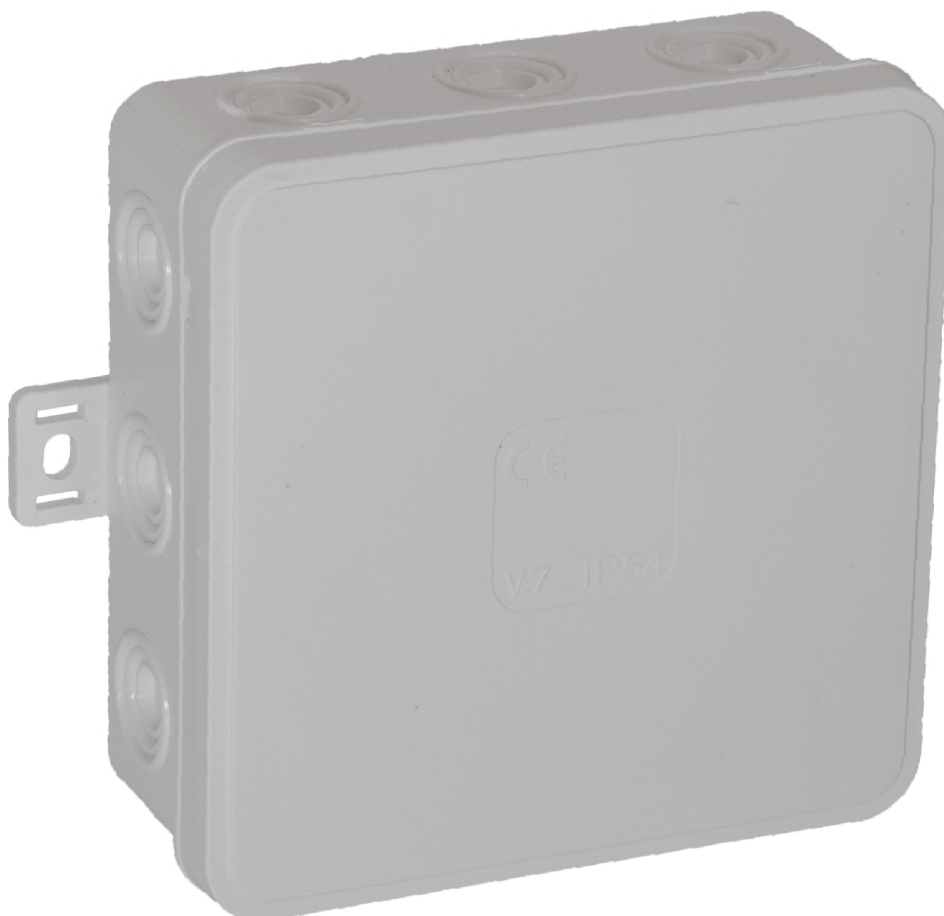

Surface-mounted junction box CLICK IP54 12 cable entries 100x100x41mm white, 32 pcs

ORNO

Marka: Orno | Symbol: OR-JB-13804/W/32 | Ean: 5904988902767

PRODUCT DESCRIPTION

Flush mounted CLICK junction box, IP54, 12 cable entries, 100x100x41mm, white, pack of 32 pcs.

TECHNICAL DATA

General information:

Cover closure type:	Snap closure
Number of cable entries:	12
Degree of protection (IP):	54
Cable entry type:	Knockout entry
Pieces in the set:	32 pcs
Colour:	white
Dimensions - depth:	41 mm
Dimensions - width:	100 mm
Dimensions - height:	100 mm