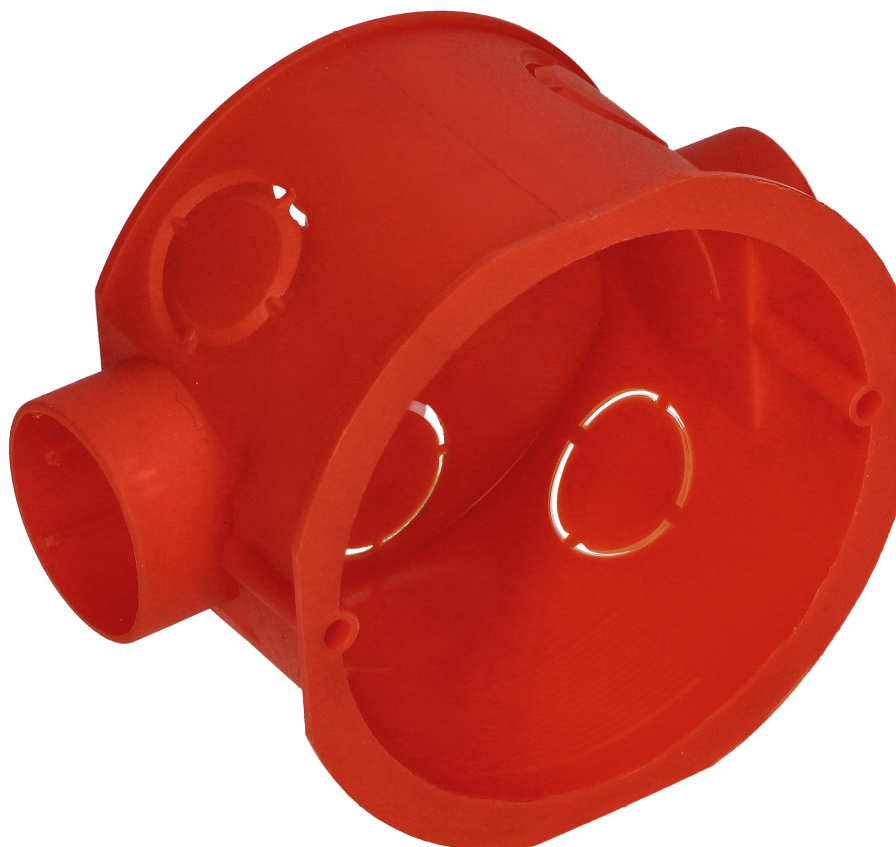

## Serial, flush-mounted junction box - 60 mm shallow

Marka: Orno | Symbol: OR-JB-13809 | Ean: 5904988905041

**ORNO**

### PRODUCT DESCRIPTION

Serial, flush-mounted junction box - 60 mm shallow

### General information:

External diameter:	65
Inner diameter:	60.5
Degree of protection (IP):	00
Continuous operating temperature:	from -15°C to +60°C
External depth:	44
Colour:	black
Internal depth:	43
Material:	PP