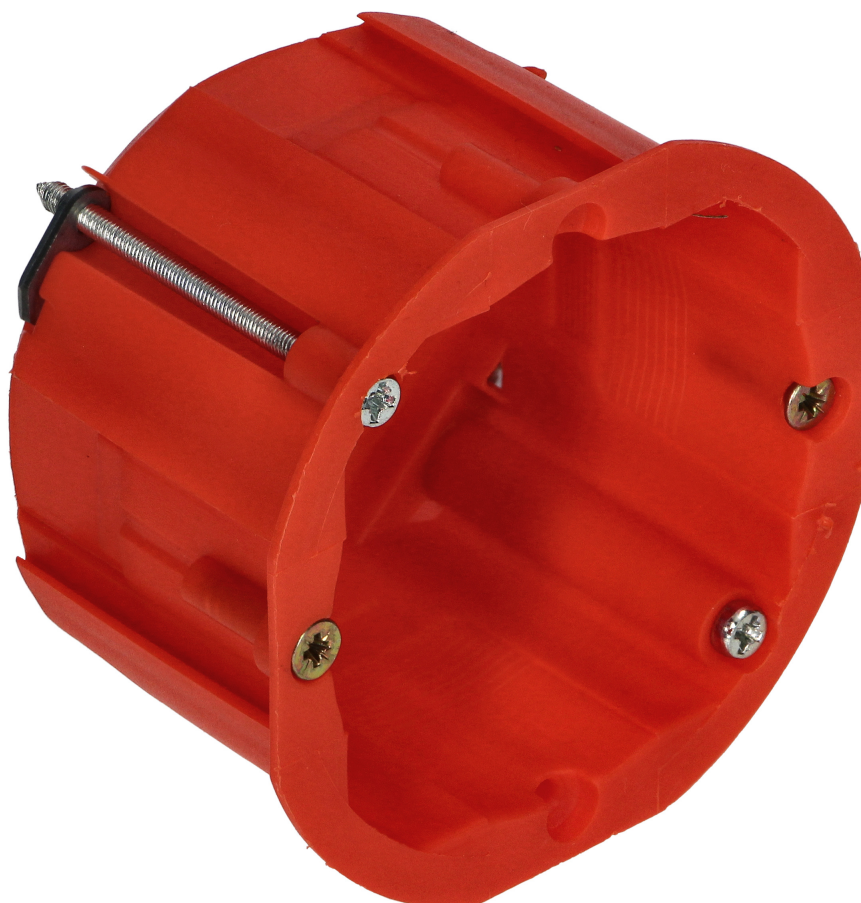

Flush-mounted junction box for plasterboard walls - 60 mm, shallow, 50 pcs.

Marka: Orno | Symbol: OR-JB-13811/50 | Ean: 5904988905140

ORNO

PRODUCT DESCRIPTION

Flush-mounted junction box for plasterboard walls - 60 mm, shallow, 50 pcs.

TECHNICAL DATA

General information:

External diameter:	65.5
Inner diameter:	56
Degree of protection (IP):	30
Continuous operating temperature:	from -15°C to +60°C
External depth:	46
Colour:	orange
Internal depth:	45
Material:	PP