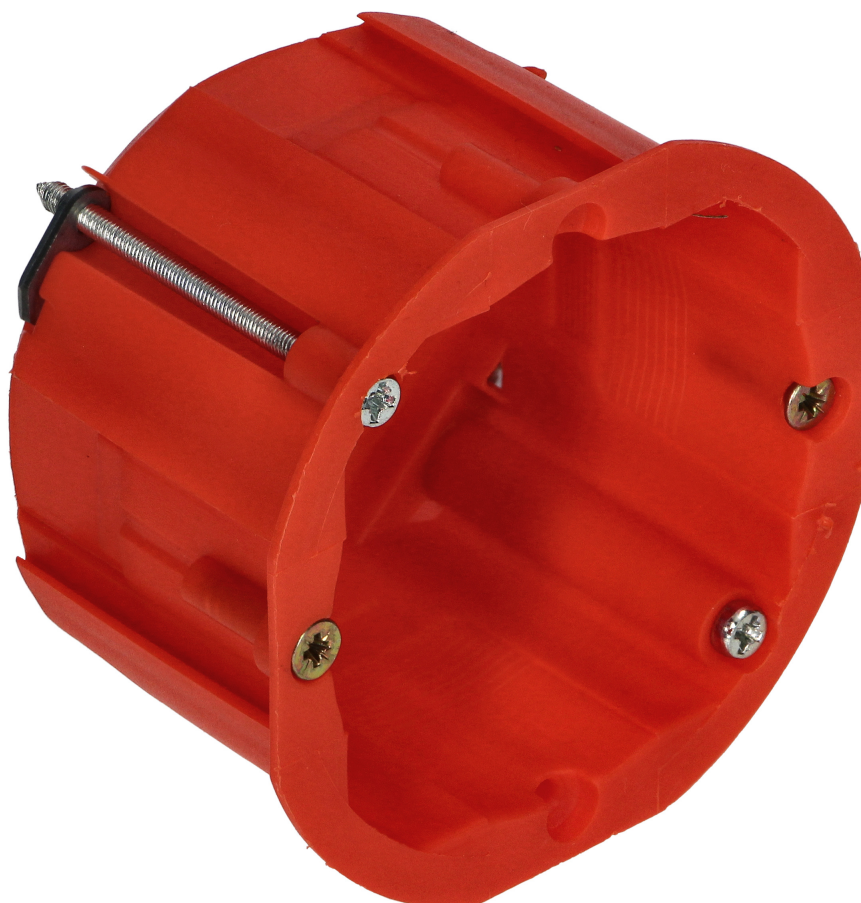

Flush-mounted junction box for plasterboard walls - 60 mm, shallow

ORNO

Marka: Orno | Symbol: OR-JB-13811 | Ean: 5904988905065

PRODUCT DESCRIPTION

TECHNICAL DATA