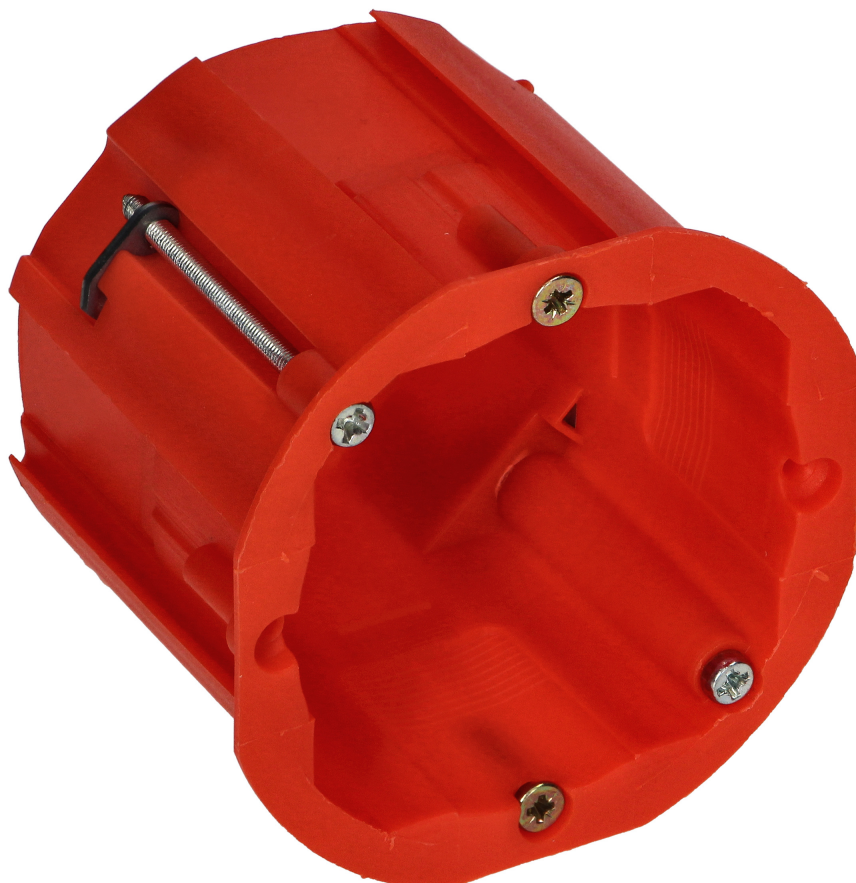

Flush-mounted junction box for plasterboard walls - 60 mm, deep, 50 pcs.

Marka: Orno | Symbol: OR-JB-13812/50 | Ean: 5904988905157

ORNO

PRODUCT DESCRIPTION

Flush-mounted junction box for plasterboard walls - 60 mm, deep, 50 pcs.

TECHNICAL DATA

General information:

External diameter:	66
Inner diameter:	56
Degree of protection (IP):	30
Continuous operating temperature:	from -15°C to +60°C
External depth:	60
Colour:	orange
Internal depth:	59
Material:	PP