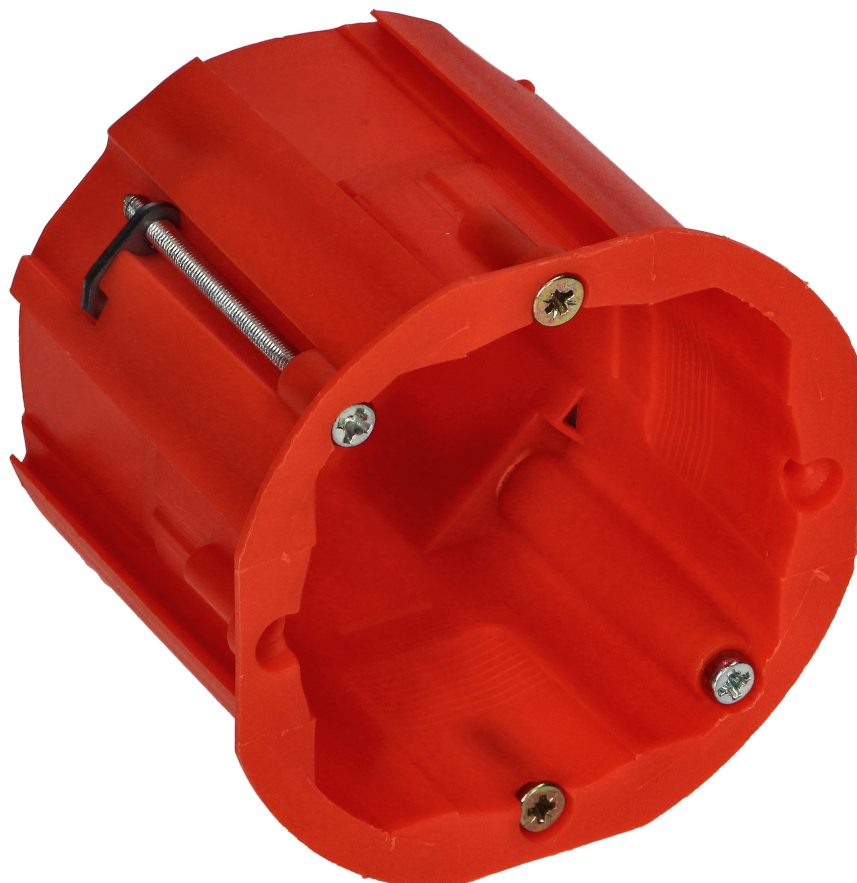

## Flush-mounted junction box for plasterboard walls - 60 mm, deep

Marka: Orno | Symbol: OR-JB-13812 | Ean: 5904988905072

**ORNO**

### PRODUCT DESCRIPTION

Flush-mounted junction box for plasterboard walls - 60 mm, deep

### General information:

External diameter:	66
Inner diameter:	56
Degree of protection (IP):	30
Continuous operating temperature:	from -15°C to +60°C
External depth:	60
Colour:	orange
Internal depth:	59
Material:	PP